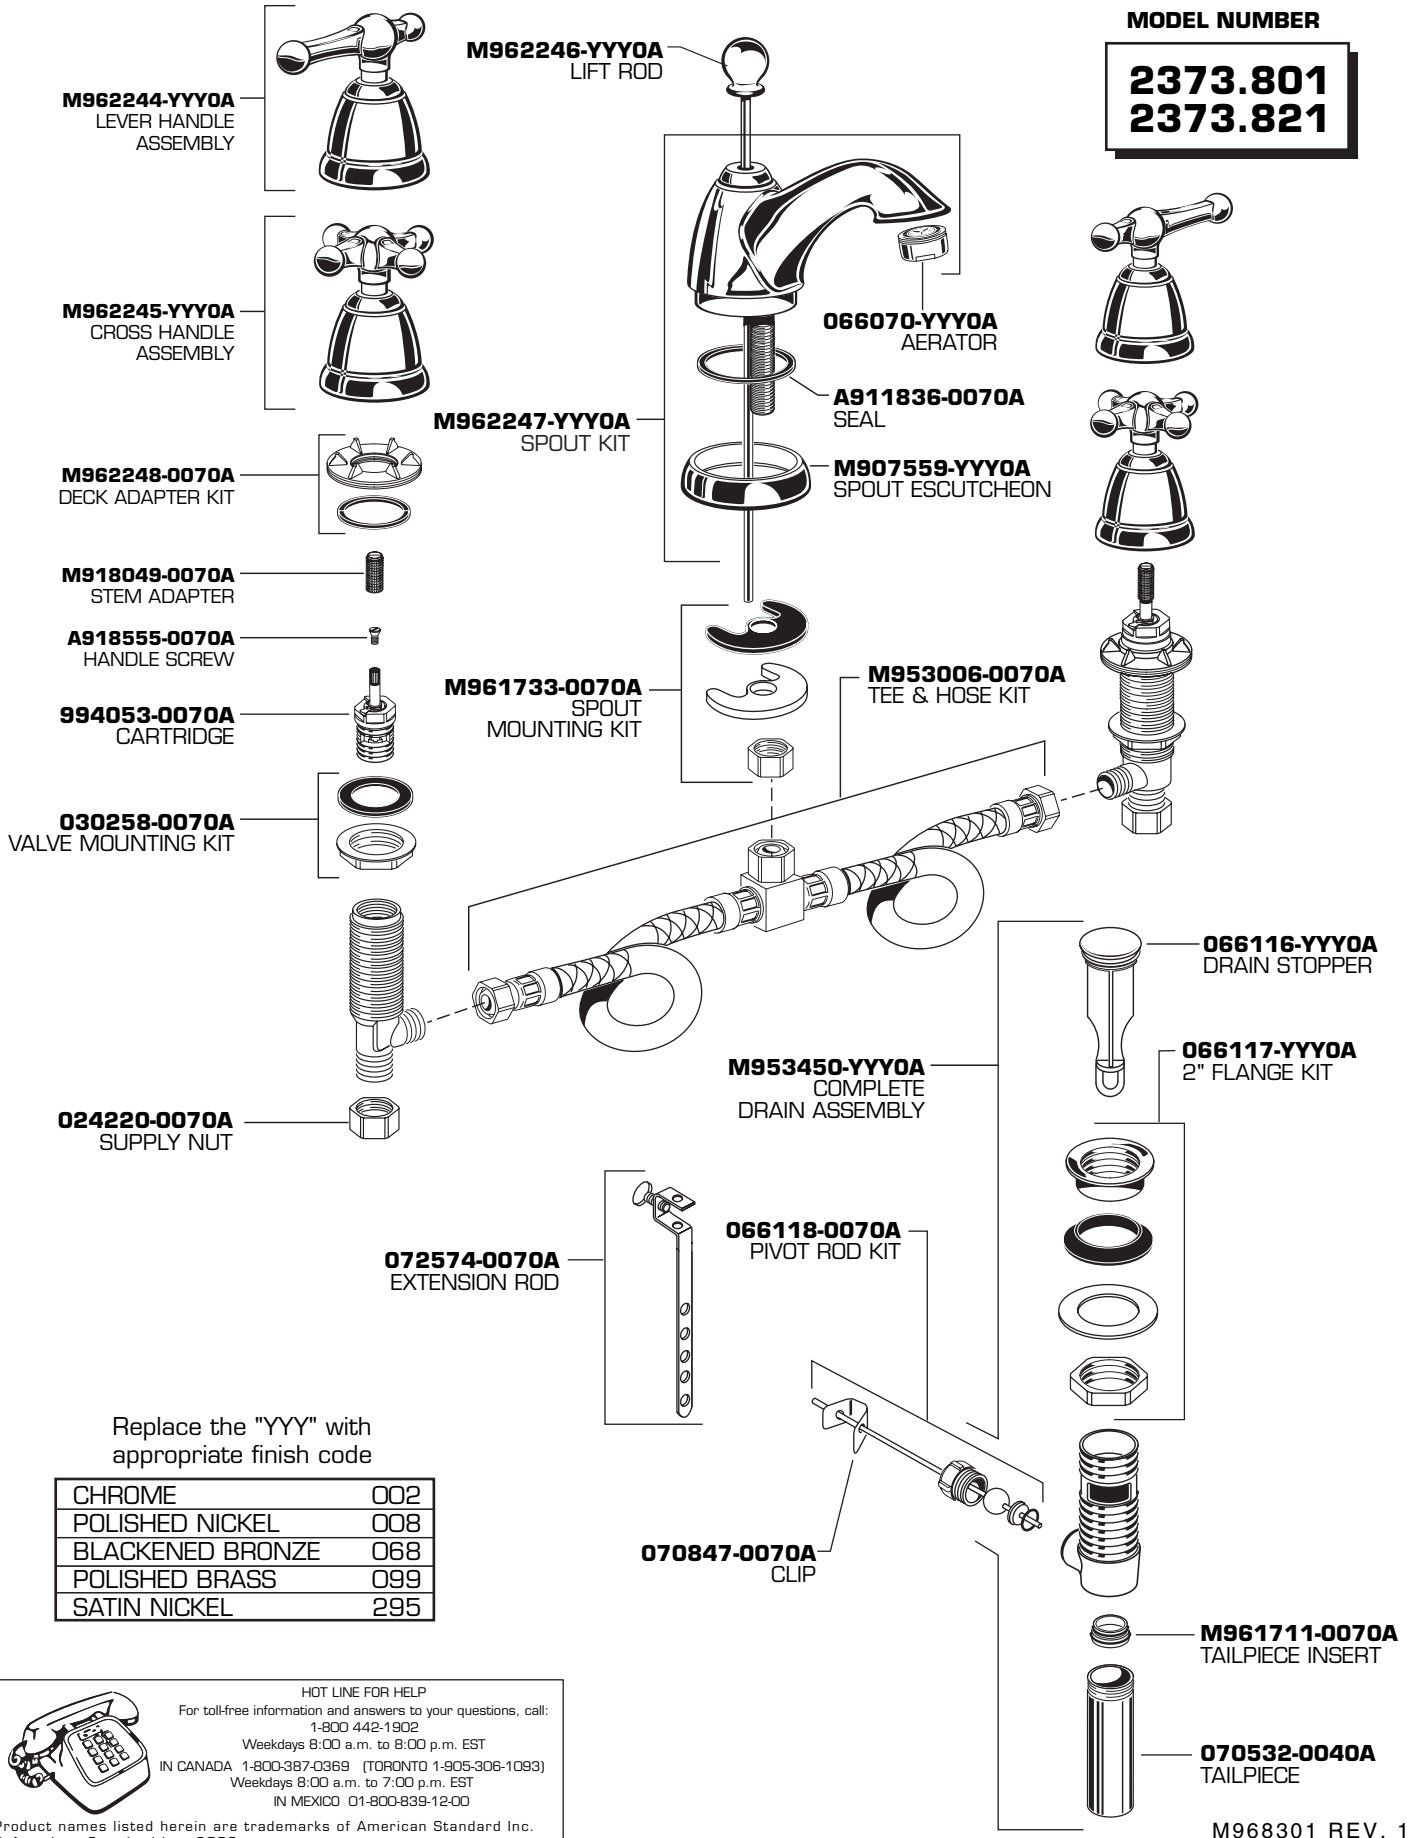

## ENFIELD WIDESPREAD LAVATORY FAUCET MODEL NUMBER

**2373.801**  
**2373.821**

Replace the "YYY" with appropriate finish code

CHROME	002
POLISHED NICKEL	008
BLACKENED BRONZE	068
POLISHED BRASS	099
SATIN NICKEL	295