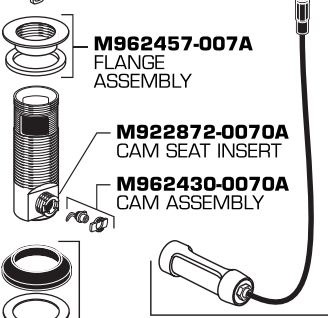

American Standard

**PRINCETON
BIDET FITTING
LESS VACUUM BREAKER**

MODEL NUMBER

4508.400

M962404-YYY0A
HANDLE KIT

M962248-0070A
DECK ADAPTER KIT

918555-0070A
HANDLE SCREW

918049-0070A
ADAPTER

994053-0070A
CARTRIDGE

M961634-0070A
VALVE MTG. KIT

033772-0070A
TEE AND HOSE KIT
(INCLUDING SEALS)

024220-0070A
COUPLING NUT

060463-0070A
ADAPTER KIT

030281-0070A
TRANSFER VALVE
MOUNTING KIT

918428-0070A
HANDLE SCREW

M962182-YYY0A
HANDLE

923348-0070A
HANDLE ADAPTER

013312-YYY0A
ESCUTCHEON KIT

953800-0070A
TRANSFER VALVE

028645-YYY0A
BIDET SPRAY

028646-0070A
SPRAY HOSE
CONNECTION KIT

M962456-YYY0A
STOPPER
ASSEMBLY

M952430-0070A
CABLE ASSEMBLY

M962457-0070A
FLANGE
ASSEMBLY

M922872-0070A
CAM SEAT INSERT

M962430-0070A
CAM ASSEMBLY

M962458-0070A
DRAIN MOUNTING KIT

M913207-0070A
TAILPIECE INSERT

M962463-0020A
TAILPIECE & ESCUTCHEON

M952426-YYY0A
DRAIN ASSEMBLY