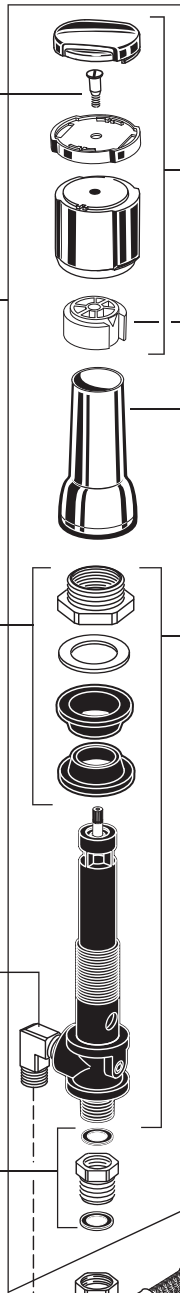

American Standard

PRINCETON BIDET FITTING WITH VACUUM BREAKER MODEL NUMBERS

4508.401

Replace the "YYY" with appropriate finish code

CHROME	002
SATIN NICKEL	295

918428-0070A
HANDLE SCREW

M962182-YYY0A
HANDLE

M961702-YYY0A
TRANSFER VALVE KIT

923348-0070A
HANDLE ADAPTER

M907617-YYY0A
ESCUTCHEON
TRANSFER VALVE

M953131-0070A
TRANSFER VALVE MOUNTING KIT

M953130-0070A
TRANSFER VALVE

M921323-0070A
ELBOW ADAPTER

M961663-0070A
ADAPTER KIT

033772-0070A
TEE AND HOSE KIT
(INCLUDING SEALS)