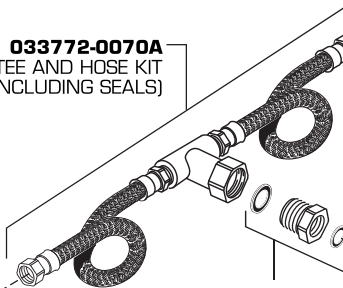

American Standard

**PRINCETON
BIDET FITTING
LESS VACUUM BREAKER**

MODEL NUMBER

4508.400

M962404-YYY0A
HANDLE KIT

M962248-0070A
DECK ADAPTER KIT

918555-0070A
HANDLE SCREW

918049-0070A
ADAPTER

994053-0070A
CARTRIDGE

M961634-0070A
VALVE MTG. KIT

033772-0070A
TEE AND HOSE KIT
(INCLUDING SEALS)

024220-0070A
COUPLING NUT

060463-0070A
ADAPTER KIT

030281-0070A
TRANSFER VALVE
MOUNTING KIT

918428-0070A
HANDLE SCREW