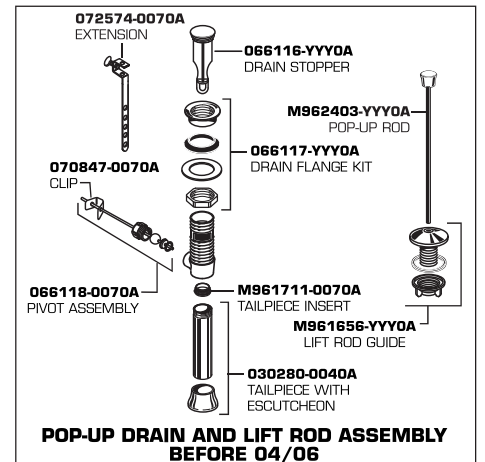

M953131-0070A
TRANSFER VALVE MOUNTING KIT

M953130-0070A
TRANSFER VALVE

M921323-0070A
ELBOW ADAPTER

M961663-0070A
ADAPTER KIT

033772-0070A
TEE AND HOSE KIT
(INCLUDING SEALS)

028645-YYY0A
BIDET SPRAY

M919660-0020A
6" TAILPIECE
(NOT INCLUDED
WITH FAUCET)

M962456-YYY0A
STOPPER ASSEMBLY

M952430-0070A
CABLE ASSEMBLY

M962457-007A
FLANGE ASSEMBLY

M922872-0070A
CAM SEAT INSERT

M962430-0070A
CAM ASSEMBLY

M962458-0070A
DRAIN MOUNTING KIT

M913207-0070A
TAILPIECE INSERT

M962463-0020A
TAILPIECE & ESCUTCHEON

M952426-YYY0A
DRAIN ASSEMBLY

072574-0070A
EXTENSION

066116-YYY0A
DRAIN STOPPER

070847-0070A
CLIP

M962403-YYY0A
POP-UP ROD

066117-YYY0A
DRAIN FLANGE KIT

066118-0070A
PIVOT ASSEMBLY

M961711-0070A
TAILPIECE INSERT

M961656-YYY0A
LIFT ROD GUIDE

030280-0040A
TAILPIECE WITH
ESCUTCHEON

**POP-UP DRAIN AND LIFT ROD ASSEMBLY
BEFORE 04/06**

HOT LINE FOR HELP
For toll-free information and answers to your questions, call:
1 (800) 442-1902
Weekdays 8:00 a.m. to 8:00 p.m. EST
IN CANADA 1-800-387-0369 (TORONTO 1-905-306-1093)
Weekdays 8:00 a.m. to 7:00 p.m. EST
IN MEXICO 01-800-839-12-00