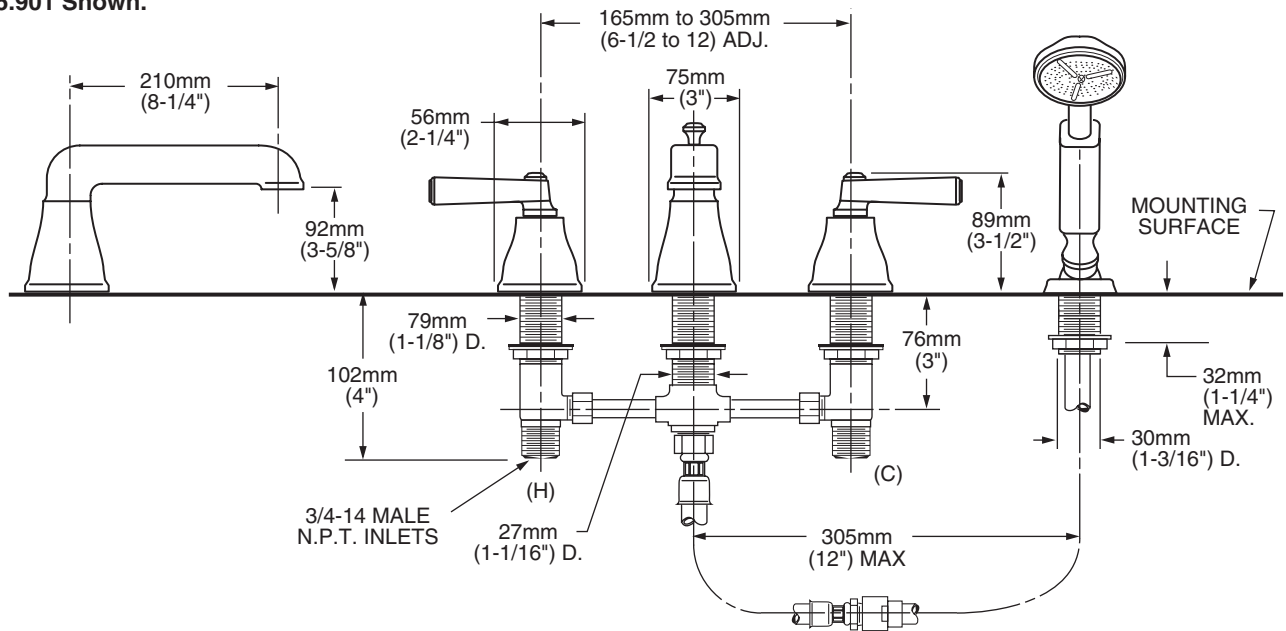

2555.901 Shown.

MODEL NUMBER:

- ❑ **2555.901 Deck-Mount Tub Filler**
Personal shower. Metal Lever handles.
- ❑ **2555.900 Deck-Mount Tub Filler**
Less personal shower. Metal Lever handles.

GENERAL DESCRIPTION:

Durable cast brass spout with built-in diverter (on 2555.901). Rigid brass and copper waterway below deck provided for 12" installations (can be cut for 8" installations). Brass valve bodies with 3/4" NPT inlets. 1/4 turn washerless ceramic disc valve cartridges. Personal shower features a 6-1/2' long hose (1-1/2' heavy duty hose and 5' decorative hose.) 2.5 gpm/9.5L/min. maximum flow rate.

SUGGESTED SPECIFICATION:

Two handle deck-mount tub filler shall feature cast brass construction with brass and copper waterway. Shall also feature 1/4 turn washerless ceramic disc valve cartridges. Fitting shall be American Standard Model #2555.____.

CODES AND STANDARDS

These products meet or exceed the following codes and standards:

**ASME A112.18.1
CSA B125**

Check local plumbing codes. Some installations may require a vacuum breaker.

Product Number	Description	Finish Options*		
		Polished Chrome 002	PVD Polished Brass 099	PVD Satin Nickel 295
2555.901	Deck-Mount Tub Filler. Personal shower. Metal Lever handles.			
2555.900	Deck-Mount Tub Filler. Less personal shower. Metal Lever handles.			