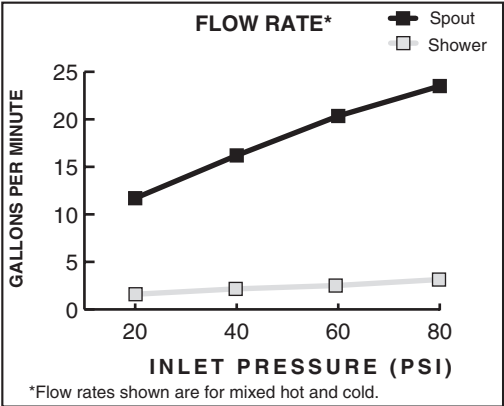

CODES AND STANDARDS

These products meet or exceed the following codes and standards:

**ASME A112.18.1
CSA B125**

Check local plumbing codes. Some installations may require a vacuum breaker.

Product Number	Description	Finish Options*		
		Polished Chrome 002	PVD Polished Brass 099	PVD Satin Nickel 295
2555.901	Deck-Mount Tub Filler. Personal shower. Metal Lever handles.			
2555.900	Deck-Mount Tub Filler. Less personal shower. Metal Lever handles.			

Meets the American Disabilities Act Guidelines and **ANSI A117.1** Requirements for the physically challenged.

*EverClean™ Finish:

- Offered on Polished Chrome (002), Polished Brass (099) and Satin Nickel (295) finish.
- One wipe effortlessly removes spots.
- Eliminates the need for cleaners and scrubbing.