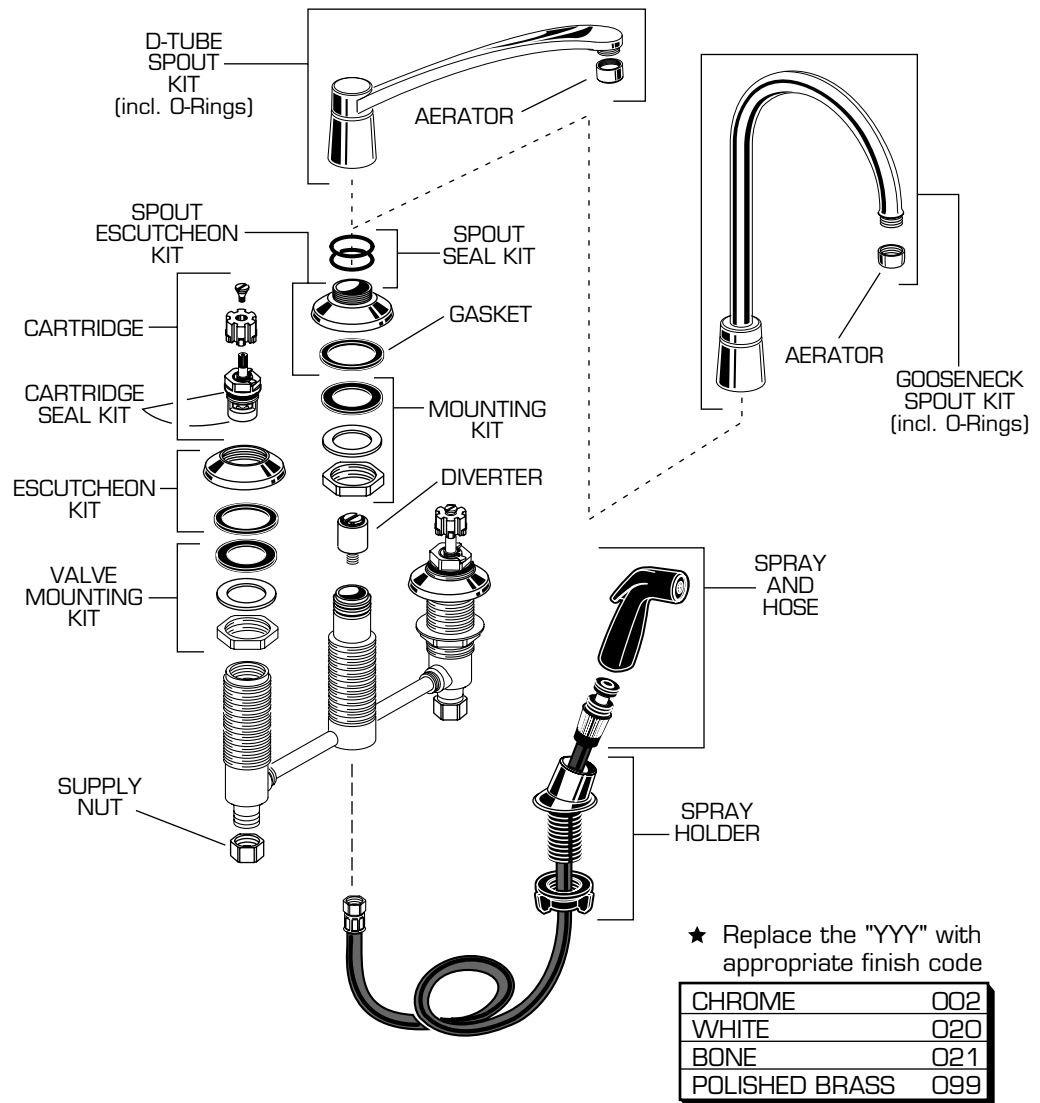

HERITAGE
AMARILIS
**BOTTOM-MOUNT
KITCHEN FAUCET
MODEL NUMBERS**

**7230 SERIES
7231 SERIES
7270 SERIES
7271 SERIES**

American Standard

REPAIR PARTS	DESCRIPTION	PART NUMBER ★	PKG QTY
Handles	See Heritage-Amarilis Handles in Section E		
Faucet Parts	Cartridge	028610-0070A	1
	Cartridge Seal Kit	030741-0070A	1
	Spout Kit (D-Tube)	012202-YYY0A	1
	Spout Kit (Gooseneck)	012182-YYY0A	1
	Valve Mounting Kit	030258-0070A	2 Sets
	Spout Escutcheon Kit	012166-YYY0A	1
	Escutcheon Kit	030708-YYY0A	1
	Supply Nut (Brass)	024220-0070A	2
	Spout Seal Kit	012244-0070A	1
	Divertor	077043-0070A	1
	Aerator	066108-YYY0A	1
	Spray & Hose - Chrome	030730-0170A	1
	Spray & Hose - (Finishes)	030730-YYY0A	1
	Spray Holder	030760-1780A	1