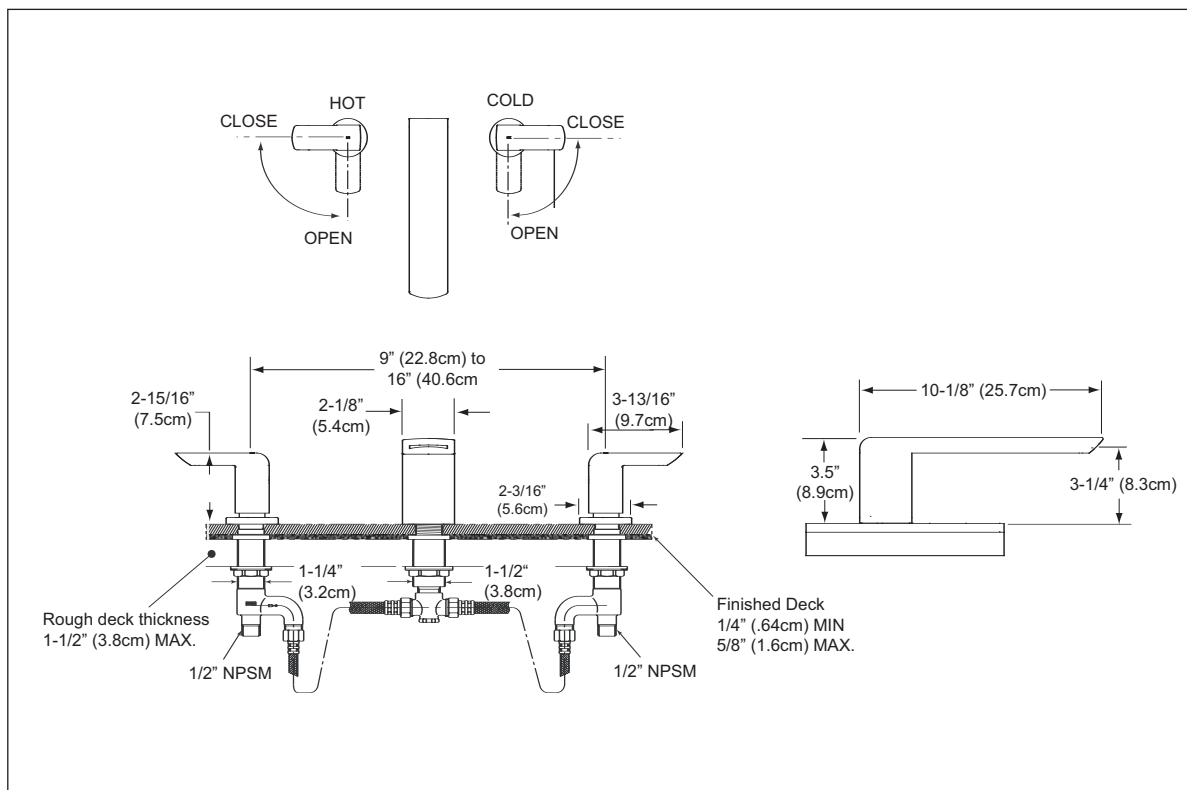

TB960DDC Soirée™ Deck-Mounted Bath Faucet Trim

■ DESIGN

Designed to match the Soirée™ Suite of fixtures and fittings, Soirée™ faucets can complement any distinctive bath suite. Made from cast brass with washerless ceramic disk valve cartridges, these faucets are durable and offer drip-free performance.

Case (Qty 3)
21-1/4"L x 10-1/2"W
x 11-1/4"H

■ CODES/STANDARDS

Complies with and exceeds the following standards:
ASME A112.18.1M / CSA B125-2005

Listed by:
IAPMO / C-UPC and other municipalities

These dimensions and specifications are subject to change without notice.