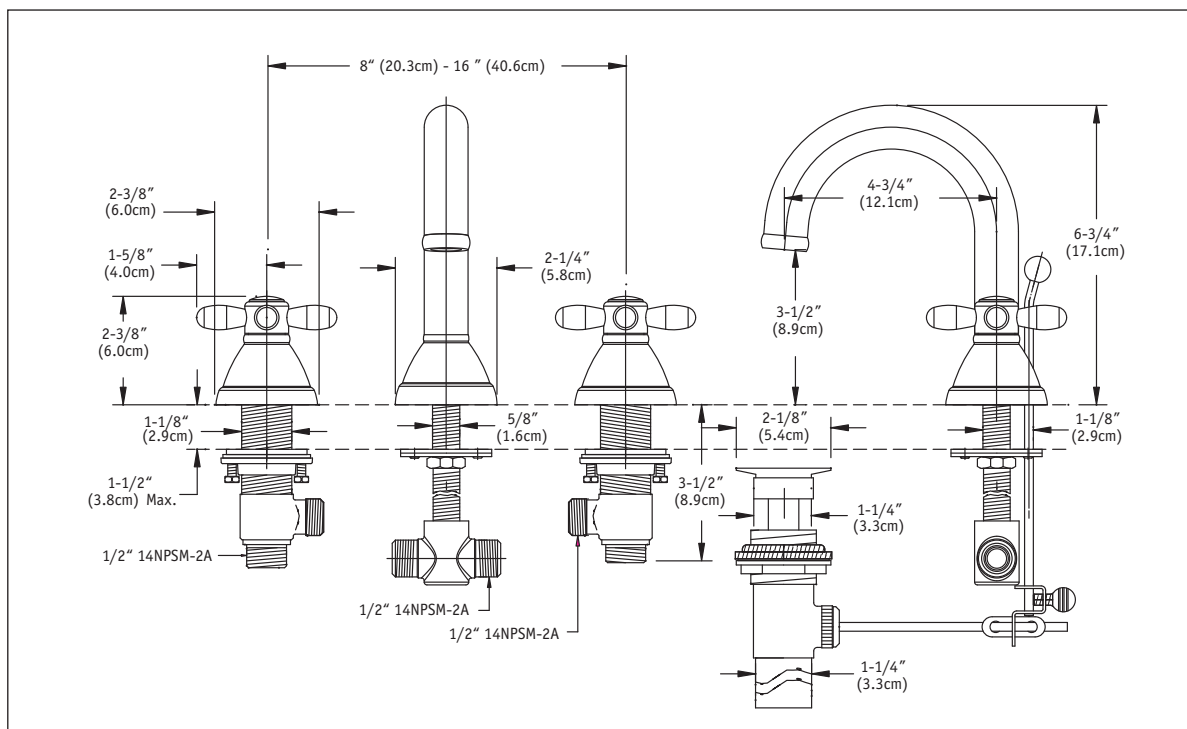

Decorative widespread lavatory faucet to match the Mercer™ design suite. 2.2 gpm (8.3 lpm) maximum flow rate (Per regulation).

■ **TL756DDC**

Mercer™ widespread lavatory faucet, polished chrome finish.

□ **TL756DDB**

Shipping Dimensions: **Individual**
14-1/4"L x 12-1/4"W
x 2-3/4"H

Case (Qty 6)
15"L x 12-3/4"W
x 18-1/8"H

CODES/STANDARDS

Complies with and exceeds the following standards:
ASME A112.18.1M
NSF 61

Listed by:
IAPMO/UPC, NSF and other municipalities

These dimensions and specifications are subject to change without notice.

TL756DDC - Mercer™ Widespread Lavatory Faucet

TOTO® U.S.A., INC. • 1155 Southern Road, Morrow, GA 30260
Tel. (888) 295-8134 • Fax. (770) 282-8701 • www.totousa.com
Printed in U.S.A. © TOTO® LTD. 09/04 #J10030