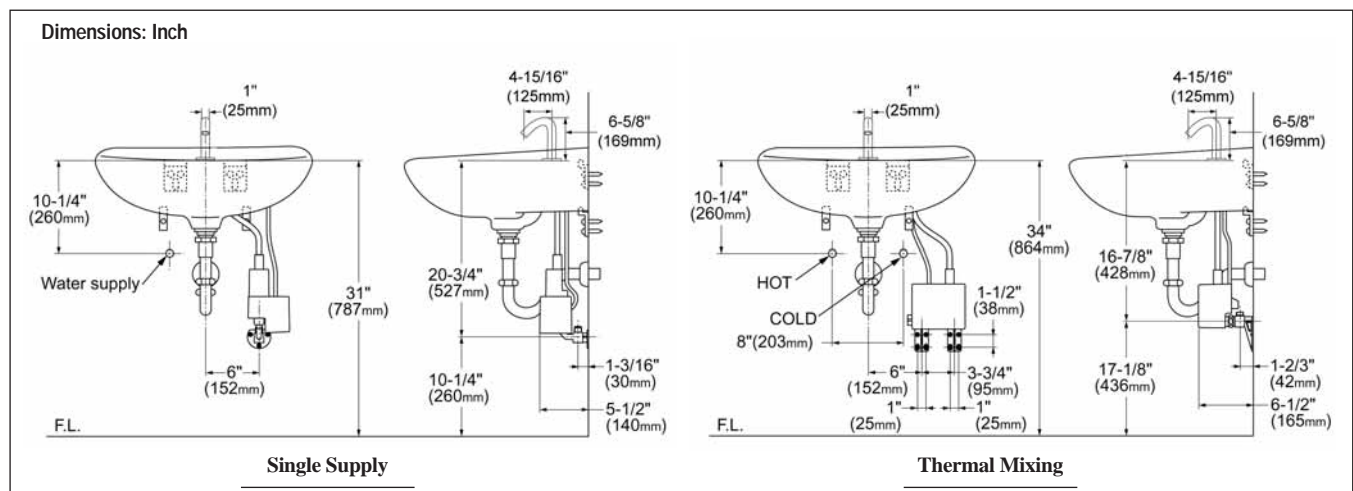

U.S. Patent No. 4742583, 5758688, 6076550 U.S. Patent Pending No. PCT/JP01/04079, PCT/JP01/04068, 2002-269745, 2002-269746, 2002-264784

SUGGESTED ENGINEERING SPECIFICATION:

TOTO Model # _____ Automatic infrared sensor activated faucet. Anti-scald, thermal mixing chamber (thermal faucets only). Automatic sensor adjustment on installation. Maximum discharge 0.17 gallons per 10 second cycle. Electrical components

separated from spout assembly and sealed in waterproof compartments. Single hole faucet with optional 4" cc cover plate. Through the use of TOTO's EcoPower system, using the faucet 11 times a day for 5 seconds or more will fully recharge the faucet.

DIAGRAM:

TOTO®

TOTO U.S.A., INC. • 1155 Southern Road, Morrow, GA 30260

Tel. (888) 295-8134 • Fax. (800) 699-4889 • www.totousa.com

Printed in U.S.A. © TOTO LTD. 06/06 #

Printed on recycled paper