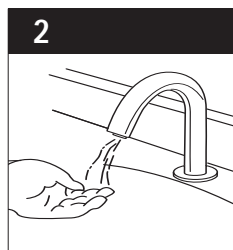

### DURABLE AND SAFE

In today's facilities, durability and safety are essential. That's why TOTO faucets incorporate several integral features: an anti-scald thermal mixing chamber, waterproof electronic components, vandal proof assembly, a removable strainer to prevent clogging and make cleaning easier, and no touch operation. Mounting brackets with integral strainers and a self-cleaning solenoid valve allow for virtually uninterrupted use in high debris areas.

### THERMOSTATIC MIXER

Unlike a standard mixing tee, TOTO's true thermostatic mixing valve provides an anti-scald feature using a state of the art shape memory alloy (SMA) controller. This mechanism reacts instantaneously to water reaching excessively high temperatures and automatically turns the water off preventing any discharge. Temperature stability is maintained to within +/- 3° F regardless of pressure and temperature fluctuations in the supply lines. Check valves are integrated into the mixer to prevent cross flow of water. The temperature of the water can also be adjusted with an external control knob.

### "SMART SENSOR"

A self-adjusting sensor facilitates installation by preventing the need to make additional manual adjustments to the detection range, depending on the size of the basin the faucet is installed upon. The faucet will also automatically shut off in cases where false detection may occur, preventing water from continuously running.

### OPERATING PROCEDURE

By placing your hands under the faucet, a sensor beam path is broken, causing the water to turn on.

Water flows for as long as you need it while your hands are under the faucet.

After pulling your hands away, the water turns off immediately, saving water.