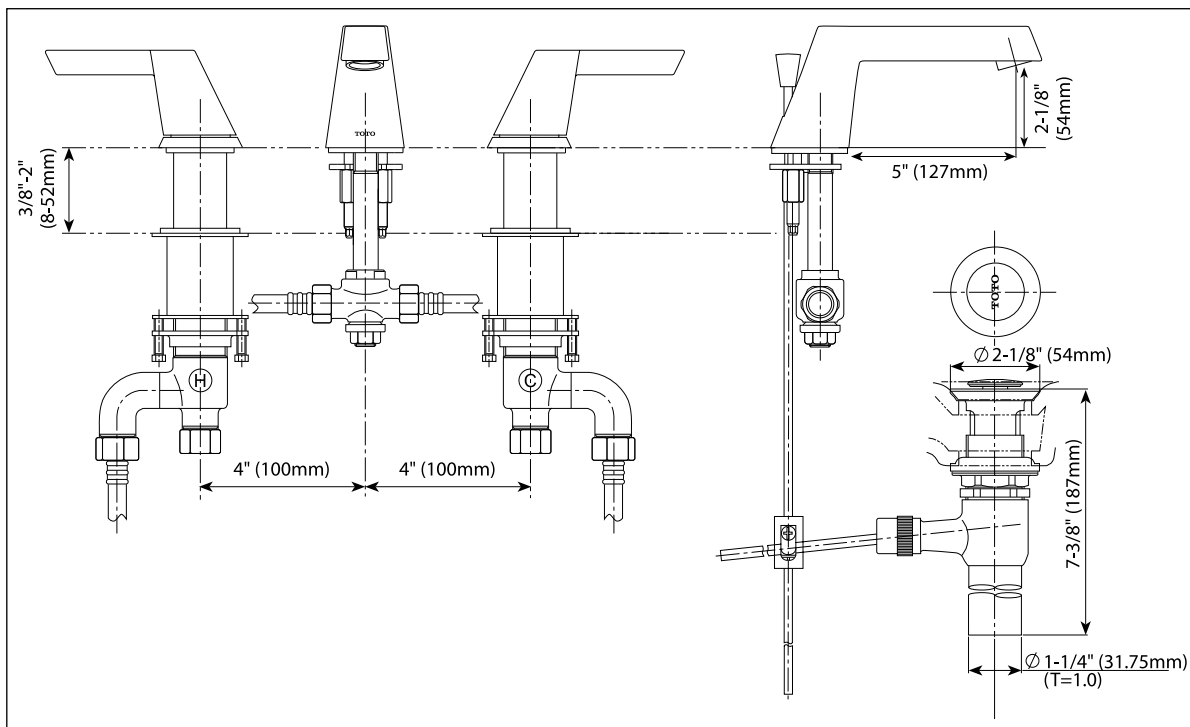

Shipping Dimensions: **Individual**  
21"L x 14-1/8"W  
x 3-3/4"H

TL690DD#CP - Ethos Design NII Widespread Lavatory Faucet