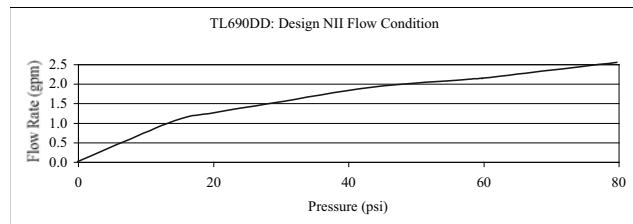

TL690DD

Ethos Design NII Widespread Lavatory Faucet

DESIGN

Designed to match our line of residential bathroom products, TOTO's® faucets complete any bathroom suite. Made from cast brass with washerless ceramic disk valve cartridges, these faucets are both durable and offer drip free performance.

SPECIFICATIONS

Flow Rate: 2.2 gpm (8.3 lpm)
maximum flow rate

Warranty: Lifetime Limited Warranty
(Residential use)
One Year (Commercial use)

Material: Cast Brass

Shipping Weight: **Individual** 13.2 lbs.

CODES/STANDARDS

Complies with and exceeds the following standards:
ASME A112.18.1/CSA B125
NSF 61/9

Listed by:
IAPMO/c-UPC

Meets the American Disabilities Act Guidelines and
ANSI A117.1

These dimensions and specifications are subject to change
without notice.

Shipping Dimensions: **Individual**
21"L x 14-1/8"W
x 3-3/4"H

TL690DD#CP - Ethos Design NII Widespread Lavatory Faucet

TOTO®

TOTO® U.S.A., INC. • 1155 Southern Road, Morrow, GA 30260
Tel. (888) 295-8134 • Fax. (770) 282-8701 • www.totousa.com

Printed in U.S.A. © TOTO® LTD. 02/07 #J10169

Printed on recycled paper