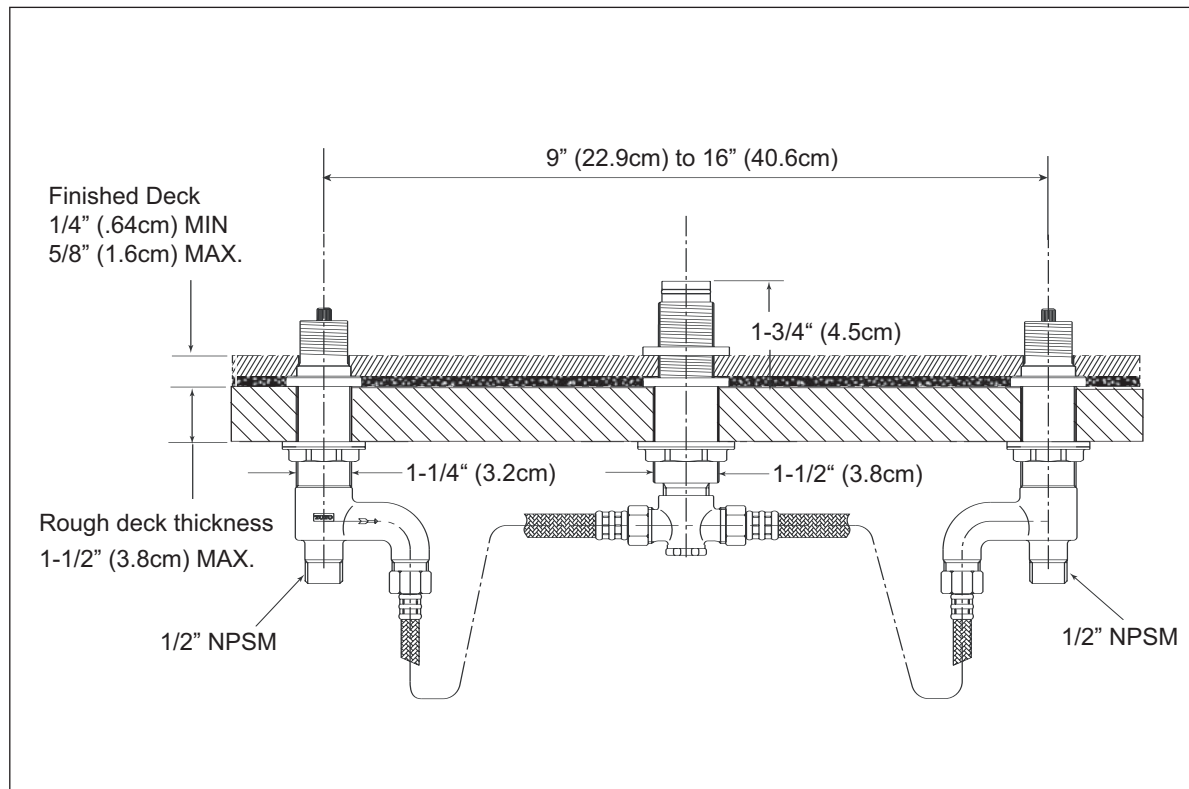

TB6T

Deck-Mounted Bath Faucet Valve (1/2")

■ SPECIFICATIONS

Warranty: Lifetime Limited Warranty
(Residential use)
One Year (Commercial use)

Material: Cast Brass

Shipping Weight: **Individual** 11.2 lbs.
Case (Qty 3) 33.6 lbs.

Shipping Dimensions: **Individual**
20-1/2"L x 9-3/4"W
x 3-1/2"H
Case (Qty 3)
21-1/4"L x 10-1/2"W
x 11-1/4"H

■ CODES/STANDARDS

Complies with and exceeds the following standards:
ASME A112.18.1M / CSA B125-2005

Listed by:
IAPMO/C-UPC, and other municipalities

These dimensions and specifications are subject to change
without notice.

TB6T - Deck-Mounted Bath Faucet Valve (1/2")

TOTO®

TOTO® U.S.A., INC. • 1155 Southern Road, Morrow, GA 30260
Tel. (888) 295-8134 • Fax. (800) 699-4889 • www.totousa.com

Printed in U.S.A. © TOTO® LTD. 01/06 #

Printed on recycled paper