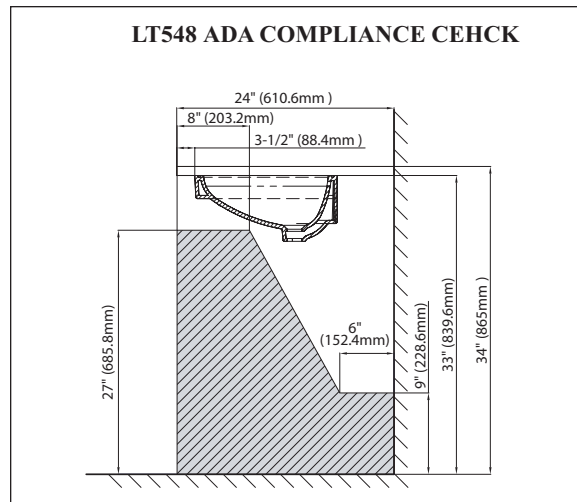

TOTO U.S.A., INC. • 1155 Southern Road, Morrow, GA 30260
Tel. (888) 295-8134 • Fax. (770) 282-8701 • www.totousa.com
Printed in U.S.A. © TOTO LTD. 11/05 #G700XX

Printed on recycled paper

REV 11/05