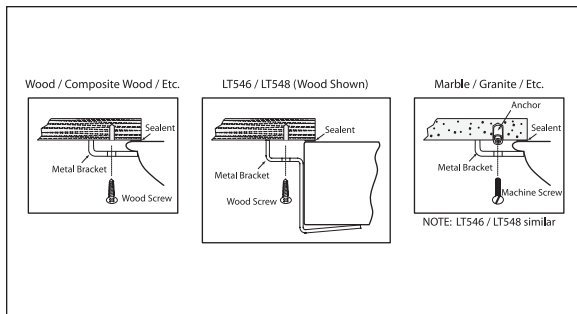

TOTO U.S.A., INC. • 1155 Southern Road, Morrow, GA 30260
Tel. (888) 295-8134 • Fax. (770) 282-8701 • www.totousa.com
Printed in U.S.A. © TOTO LTD. 11/05 #G700XX

Printed on recycled paper

REV 11/05