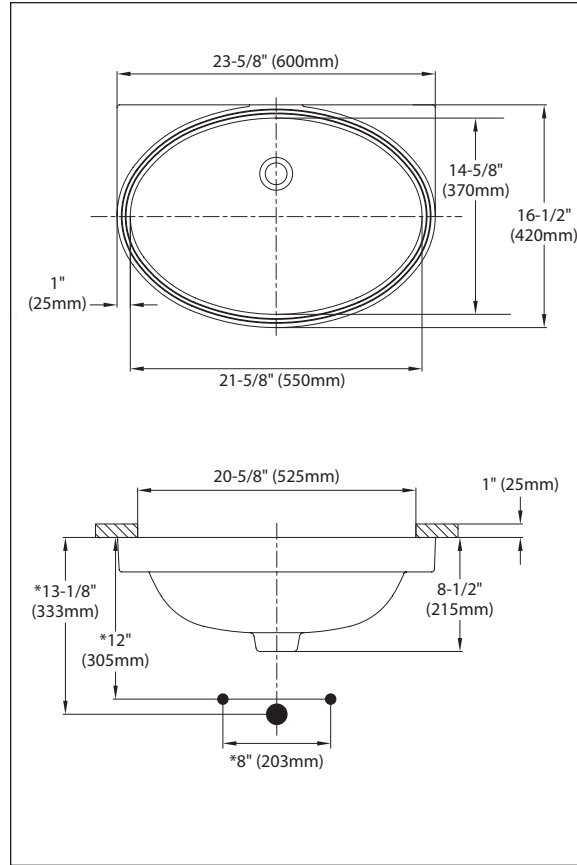

### SPECIFICATIONS

Waste: 1-1/4" O.D.  
 Size: 23-5/8"W x 16-1/2"D  
 Basin: 21-5/8"W x 14-5/8"D  
 Material: Vitreous china  
 Warranty: Five Year Limited Warranty  
 Shipping Weight: **LT548/LT548G**  
 25.5 lbs.

Shipping Dimensions: **LT548/LT548G**  
 24-5/8"W x 17-3/8"L x 11"H

Fixture dimensions meet ANSI/ASME standard A112.19.2 and CAN/CSA B 45 requirements.

Listing / Approvals: C-UPC, City of Los Angeles, State of Massachusetts, and others.

Meets the American Disabilities Act Guidelines and ANSI A117.1 requirements when countertop installed 864mm (34") from finished floor and lavatory installed 89mm (3-1/2") minimum from front edge.

These dimensions and specifications are subject to change without notice.