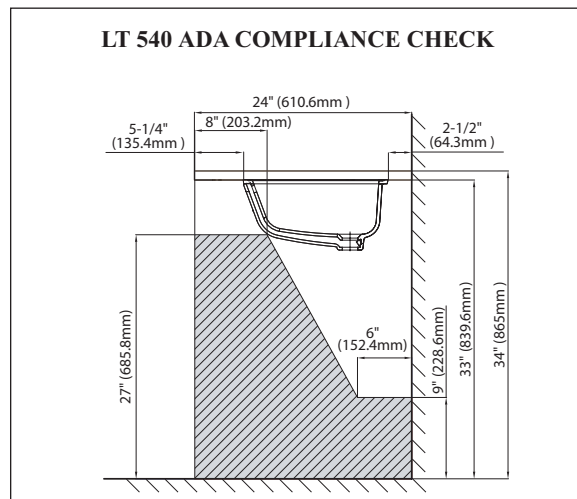

TOTO U.S.A., INC. • 1155 Southern Road, Morrow, GA 30260
Tel. (888) 295-8134 • Fax. (800) 699-4889 • www.totousa.com
Printed in U.S.A. © TOTO LTD. 06/06 #