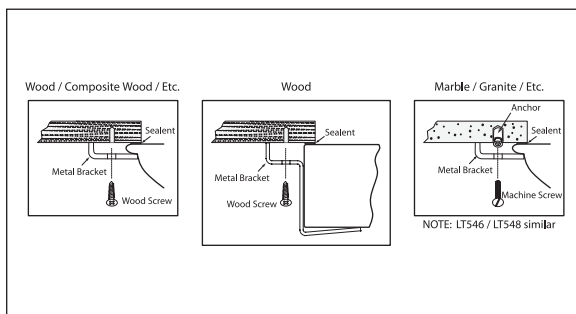

TOTO U.S.A., INC. • 1155 Southern Road, Morrow, GA 30260
Tel. (888) 295-8134 • Fax. (800) 699-4889 • www.totousa.com
Printed in U.S.A. © TOTO LTD. 06/06 #