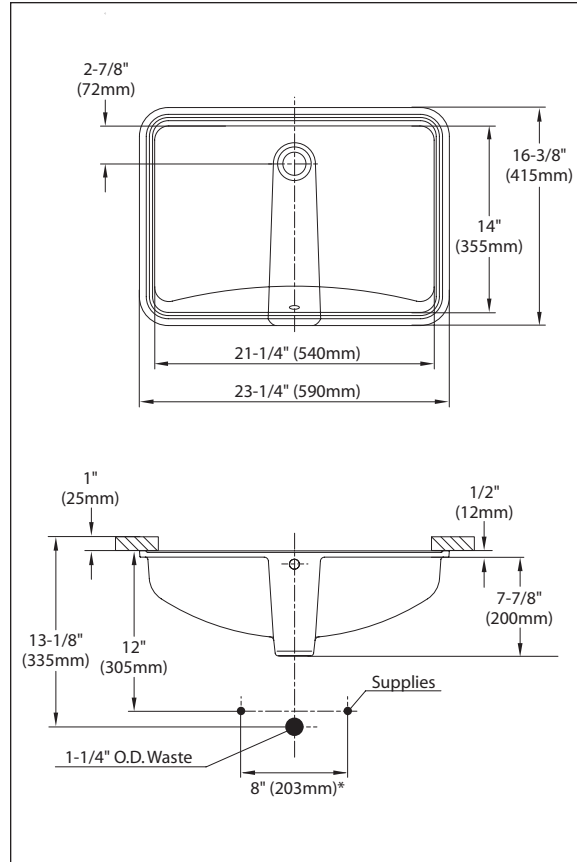

LT540

- 21-1/4" x 14"
- Rimless, rectangle design for undercounter installation
- Generous wash basin
- Front overflow

Vitreous china undercounter lavatory only. Mounting assembly complete with installation template, mounting screw set and sealing compound.

FUNCTION

Durable vitreous china offers years of quality use.

SPECIFICATIONS

Waste: 1-1/4" O.D.
 Size: 23-1/4"W x 16-3/8"D
 Basin: 21-1/4"W x 14"D
 Material: Vitreous china
 Warranty: Five Year Limited Warranty
 Shipping Weight: **LT540**
 25.5 lbs.

Shipping Dimensions: **LT540**
 24"W x 17-1/8"D x 9-1/4"H

Fixture dimensions meet ANSI/ASME standard A112.19.2 and CAN/CSA B 45 requirements.

Listing / Approvals: IAPMO/UPC, City of Los Angeles, State of Massachusetts, c-UPC for Canada, and others.

Meets the American Disabilities Act Guidelines and ANSI A117.1 requirements when countertop installed 864mm (34") from finished floor and lavatory installed 89mm (3-1/2") minimum from front edge.

These dimensions and specifications are subject to change without notice.