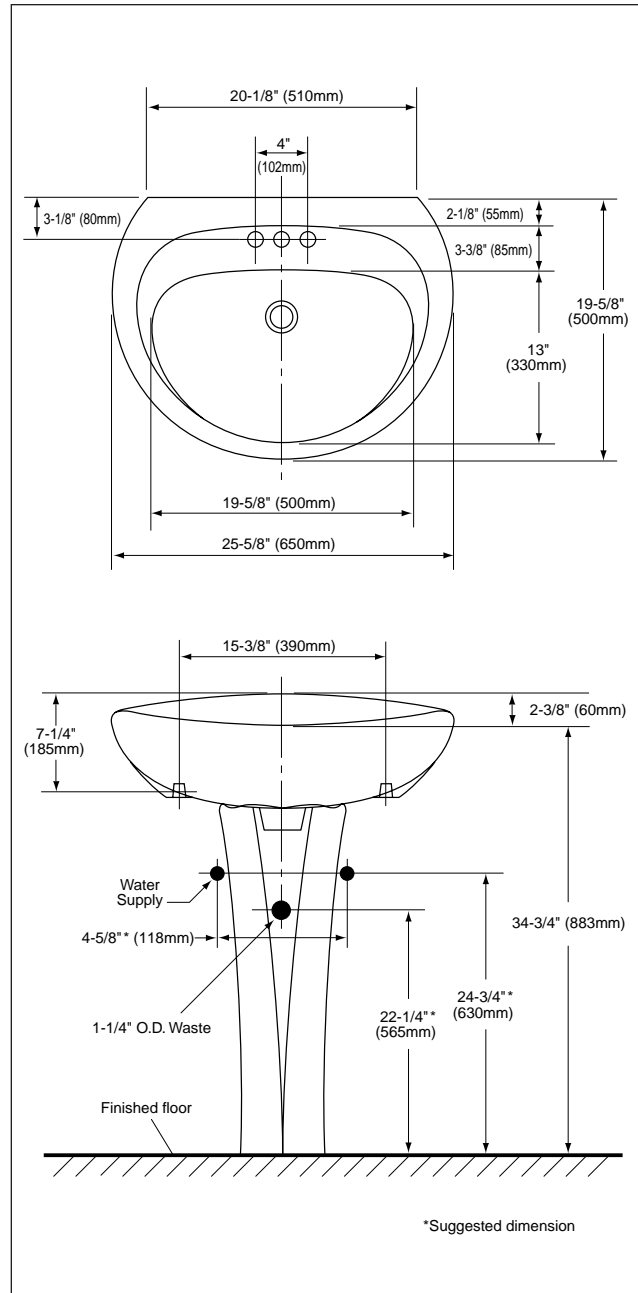

LPT620N

Dorian Pedestal Lavatory

DESIGN

With gentle curves and statuesque design, this beautiful Universal Height pedestal lavatory is designed to match the Dorian toilet suite. Durable vitreous china offers years of quality use.

SPECIFICATIONS

Waste: 1-1/4" O.D.
Size: 25-5/8"W x 19-5/8"D
Basin: 19-5/8"W x 13"D
Height: Floor to Rim 34-3/4"
Warranty: Five Year Limited Warranty
Material: Vitreous China

Shipping Weight: **LT620 / LT620.4 / LT620.8**
47.3 lbs
PT620N
26.8 lbs.

Shipping Dimensions: **LT620 / LT620.4 / LT620.8**
20-7/8"L x 26-3/8"W x 9-7/8"H
PT620N
10-1/4"L x 8-7/8"W x 30-1/8"H

Fixture dimensions and hydraulic performance meet or exceed ANSI/ASME standard A112.19.2M and CAN/CSA B 45 requirements.

Listing / Approvals: IAPMO/UPC, CSA, City of Los Angeles, State of Massachusetts, and others.

These dimensions and specifications are subject to change without notice.

LPT620.4N - Dorian Pedestal Lavatory