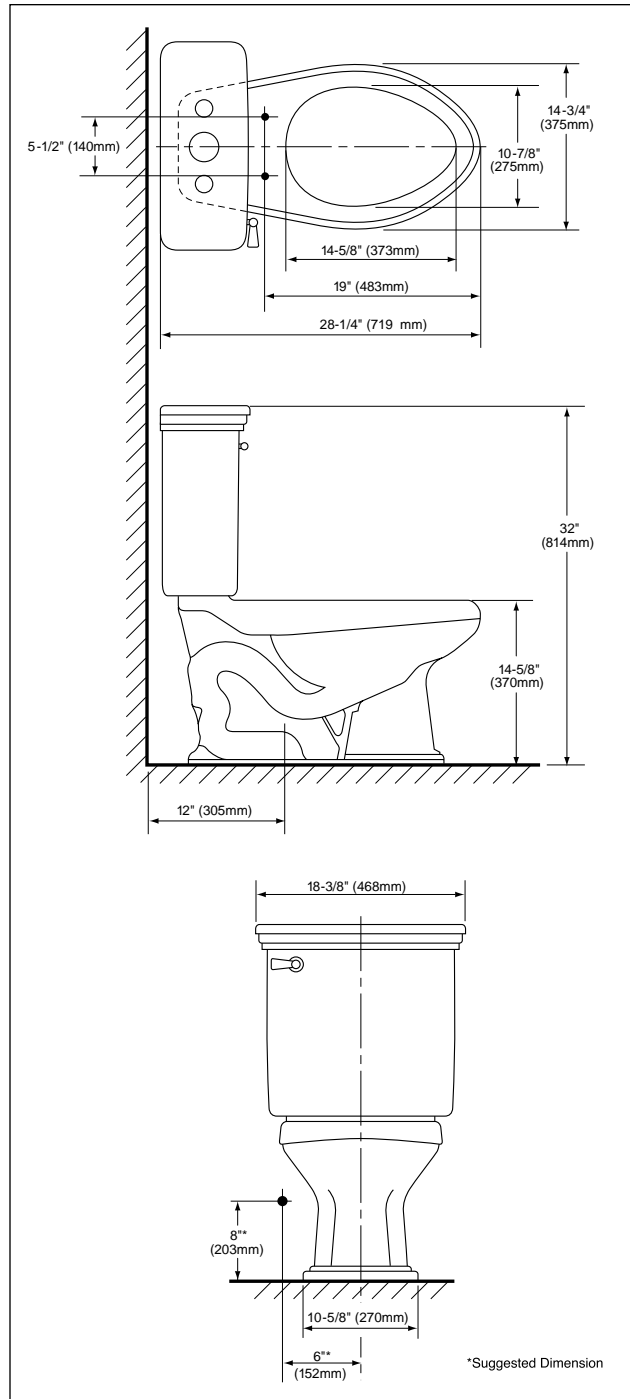

CST724

Promenade 1.6 GPF Toilet, Elongated

■ PERFORMANCE

The TOTO low consumption toilets received high ratings during ANSI/ASME testing at independent laboratories. Designed with a powerful gravity flushing action, the toilet offers a large water surface and a glazed trapway. Promenade toilets are designed to match the Promenade Lavatory Suite.

■ SPECIFICATIONS

Water Use: 1.6 Gpf / 6.0 Lpf
Flush System: Gravity Feed
Min. Water Pressure: 8 psi
Water Surface: 9-1/2" x 8-3/8"
Trap Diameter: 1-7/8"
Rough-in: 12" rough in
Trap Seal: 2-1/4"
Material: Vitreous china
Warranty: Five Year Limited Warranty

Shipping Weight: **C724 - Bowl** 50 lbs.
ST723 - Tank 39.5 lbs.

Shipping Dimensions:

C724 - Bowl
27-3/4"L x 11-3/8"W^w x 15"W^h x 15-1/8"H

ST723 - Tank
18-7/8"L x 8-5/8"W x 18-1/8"H

Fixture dimensions and hydraulic performance meet or exceed ANSI/ASME standard A112.19.2M and CAN/CSA B 45 requirements.

Listing and approval: IAPMO/UPC, CSA, City of Los Angeles, State of MA, and others

These dimensions and specifications are subject to change without notice.

CST724 - Promenade Toilet

TOTO®
Perfection by Design

TOTO U.S.A., INC. • 1155 Southern Road, Morrow, GA 30260
Tel. (770) 282-8686 • Fax. (770) 282-8701 • www.totousa.com
Printed in U.S.A. © TOTO LTD. 10/01

Printed on recycled paper

REV 10/01