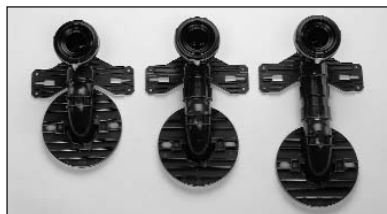

TOTO®

MS974224CFG Guinevere® One Piece Toilet, Universal Height, 1.6 GPF

MS974224CFG - Guinevere™ Universal Height Toilet with SoftClose® Seat

Double Cyclone™ flushing system with maximum cleaning action for a cleaner, more hygienic toilet bowl.

UniFit Rough-in: Easy to install 10", 12" and 14" rough-in's available.

SanaGloss™ glaze seals the surface, creating a finish that actually repels stains caused by buildup of mineral deposits.

Complete with SoftClose® seat, or upgrade to a Washlet®.