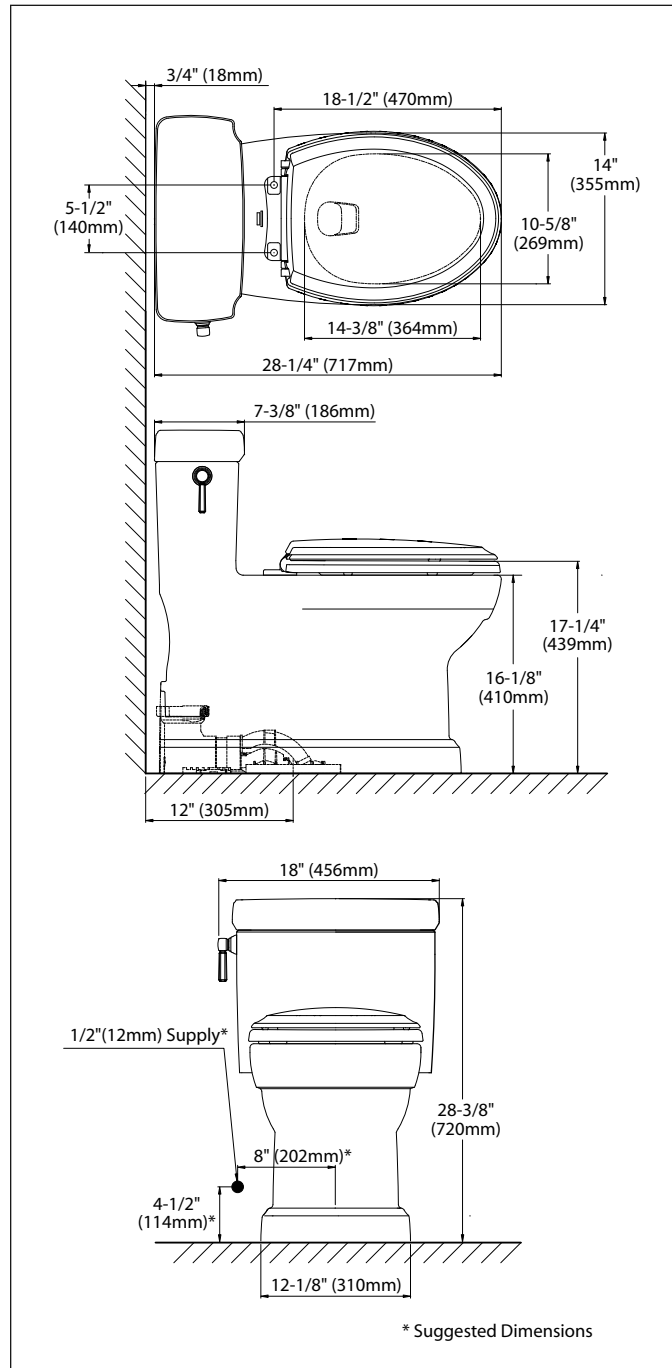

■ SPECIFICATIONS

Water Use: 1.6 Gpf / 6.0 Lpf

Flush System: Double Cyclone™

Min. Water Pressure:

8 psi (Static)

Water Surface: 7-7/8" x 9-7/8"

Trap Dia.: 2-1/8"

Rough-in: 12" (Standard) 10", 14"

Trap Seal: 2-3/16"

Warranty: Five Year Limited Warranty

Material: Vitreous China

Shipping Weight: **MS974224CFG**

120 lbs.

Shipping Dimensions:

MS974224CFG

32"L x 19-7/8"W

x 27-3/4"H

Fixture dimensions and hydraulic performance meet or exceed ANSI/ASME standard A112.19.2, CAN/CSA B45 requirements, and LASPS for rebate program.

Listing / Approvals: C-UPC, City of Los Angeles, State of Massachusetts, and others.

Meets the American Disabilities Act Guidelines and ANSI A117.1 requirements where installed so top of seat is 17"-19" from the finished floor.

These dimensions and specifications are subject to change without notice.