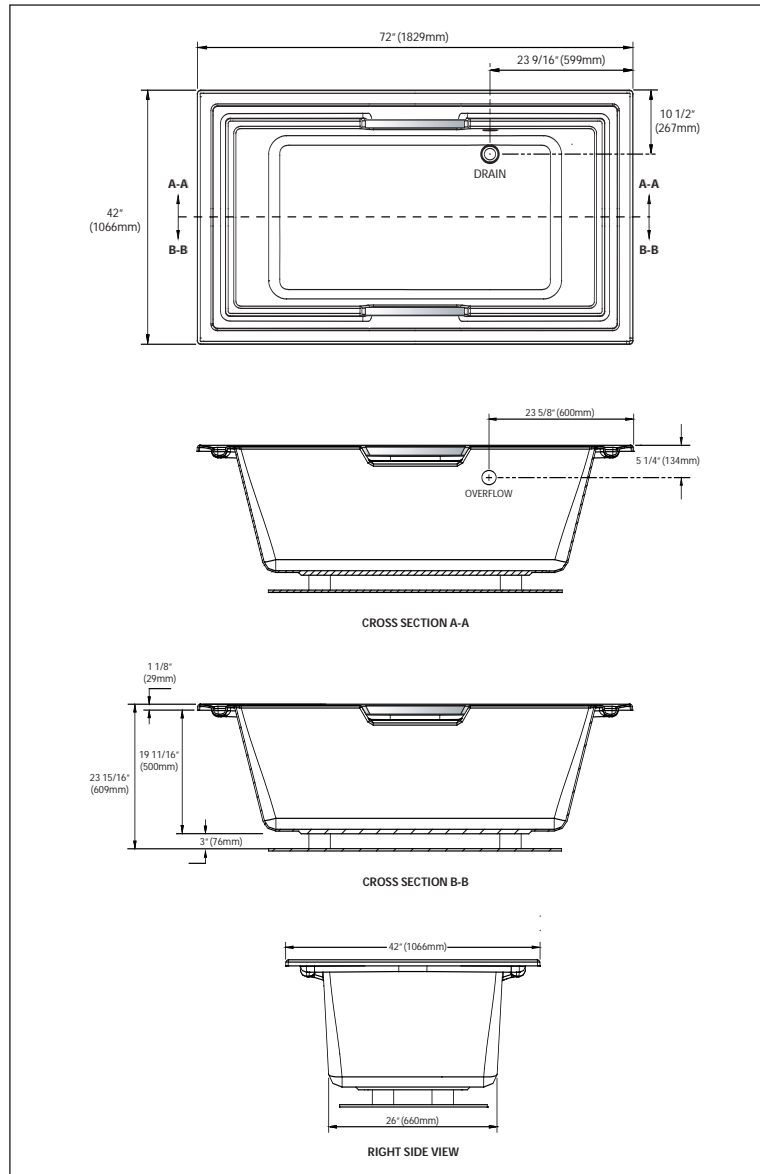

■ SPECIFICATIONS

Size: 72"L x 42"W

Depth: 22-3/8"

Bathing Well:

Basin area: 48-3/4" x 26"

Top area: 59" x 29-3/8"

Warranty: 5 Year Limited Warranty
on Acrylic Tub

Material: Cast Acrylic

Shipping Weight:

ABY930R

125 lbs.

Shipping Dimensions:

ABY930R

76"L x 45"W

x 24"H

Gallons: **ABA930R**

94 gal. to overflow

50 min. operational capacity

Fixture meets ANSI/ASME standard Z124.1, IAPMO/UPC, and CSA requirements.

These dimensions and specifications are subject to change without notice.

Use TOTO® cut template to assure rough in dimensions.

ABY930N - Lloyd™ 6' Soaker Bathtub

TOTO®

TOTO® U.S.A., INC. • 1155 Southern Road, Morrow, GA 30260

Tel. (888) 295-8134 • Fax. (770) 282-8701 • www.totousa.com

Printed in U.S.A. © TOTO® LTD. 6/05 #D50265

Printed on recycled paper