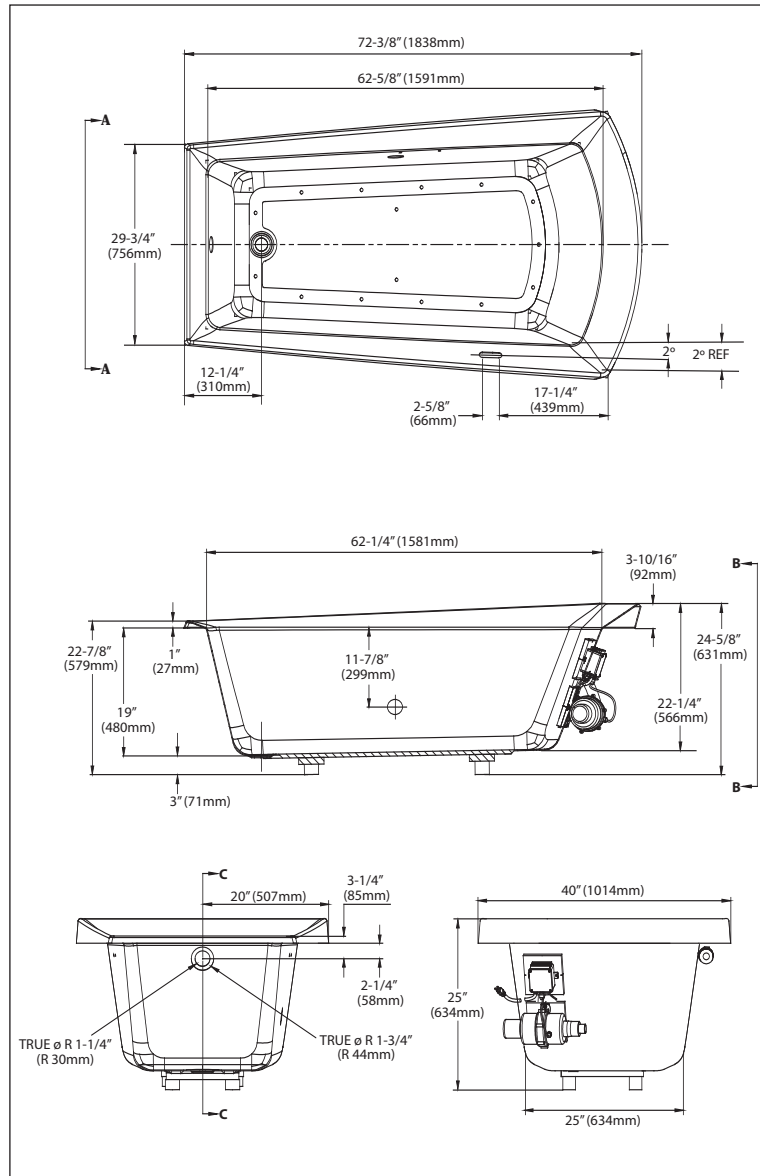

■ SPECIFICATIONS

Size: 72"L x 40"W

Depth: 22"

Bathing Well:

Basin area: 51-1/2" x 25"

Top area: 38-1/4" x 62-5/8"

Warranty: 5 Year Limited Warranty
on Acrylic Tub

1 Year Limited Warranty
on Components and Parts

Material: Cast Acrylic

Electrical Requirements:

15 AMP; 120V w/GFI

Shipping Weight:

ABA964R/L
125 lbs.

Shipping Dimensions:

ABA964R/L
73"L x 43"W
x 26"H

Gallons: **ABA964R/L**

98 gal. to overflow
50 min. operational capacity

ABA964R - Soirée™ 6' Air Bath™

Fixture meets ANSI/ASME standard Z124.1,
ETL, and C-UPC requirements.

These dimensions and specifications are
subject to change without notice.