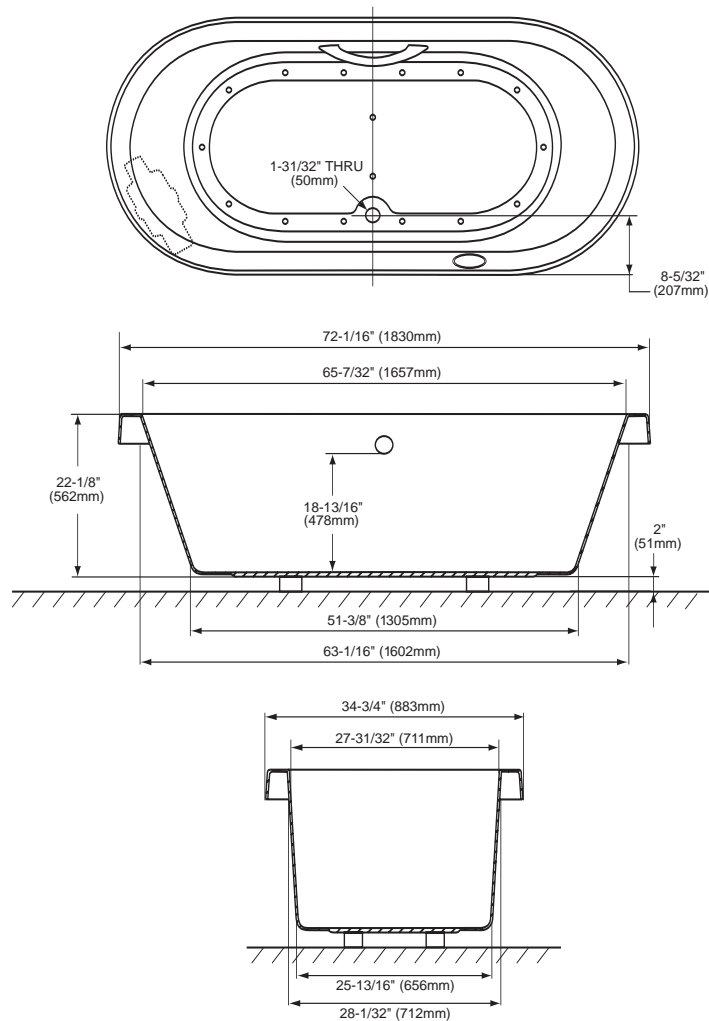

ABA794L/ABA794R

Nexus™ 6' Bathtub

■ STYLE

Designed to match our line of residential bathroom products, TOTO's® tubs complete any bathroom suite. Lucite cast acrylic construction provides the ultimate in strength and durability, while a slip-resistant surface enhances safety in the bath.

■ SPECIFICATIONS

Size: 72"L x 34-3/4"W
Depth: 22"
Warranty: 5 Year Limited Warranty on Acrylic Tub
1 Year Limited Warranty on Components and Parts
Material: Lucite Cast Acrylic

Electrical Requirements:
15 AMP; 120V w/GFI

Shipping Weight:
ABA794L/ABA794R
110 lbs.

Shipping Dimensions:
ABA794L/ABA794R
76"L x 39-1/2"W
x 24"H

Gallons: **ABA794L/ABA794R**
100 to overflow

ABA794L Left keypad/right blower

ABA794R Right keypad/left blower

ABA794R - Nexus™ 6' Bathtub

Fixture meets ANSI/ASME standard Z124.1, IAPMO/UPC, and CSA requirements.

These dimensions and specifications are subject to change without notice.

Use TOTO® cut template to assure rough in dimensions.

TOTO®
Perfection by Design

TOTO U.S.A., INC. • 1155 Southern Road, Morrow, GA 30260
Tel. (770) 282-8686 • Fax. (770) 282-8701 • www.totousa.com
Printed in U.S.A. © TOTO LTD. 6/04 #D50230

Printed on recycled paper

REV 6/04