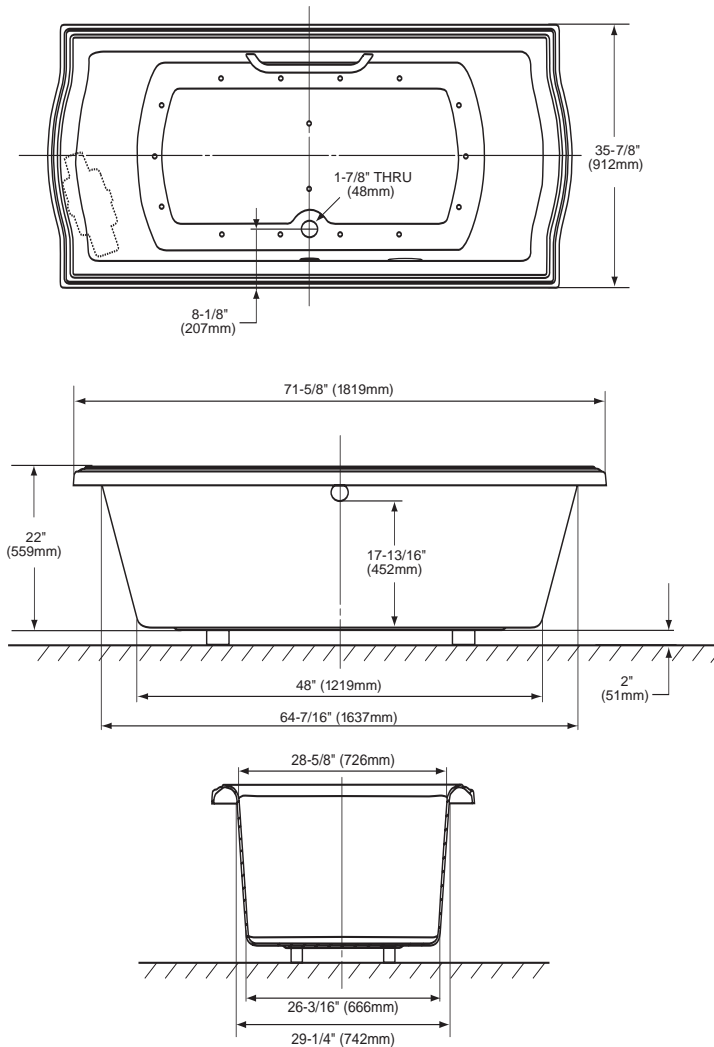

■ SPECIFICATIONS

Size: 71-5/8"L x 35-7/8"W

Depth: 22"

Warranty: 5 Year Limited Warranty
on Acrylic Tub

1 Year Limited Warranty
on Components and Parts

Material: Lucite Cast Acrylic

Electrical Requirements:

15 AMP; 120V w/GFI

Shipping Weight:

ABA784L/ABA784R
110 lbs.

Shipping Dimensions:

ABA784L/ABA784R
76"L x 39-1/2"W
x 24"H

Gallons: **ABA784L/ABA784R**

115 to overflow

ABA784L Left keypad/right blower

ABA784R Right keypad/left blower

ABA784R - Clayton™ 6' Bathtub

Fixture meets ANSI/ASME standard Z124.1,
IAPMO/UPC, and CSA requirements.

*These dimensions and specifications are
subject to change without notice.*

*Use TOTO® cut template to assure rough
in dimensions.*