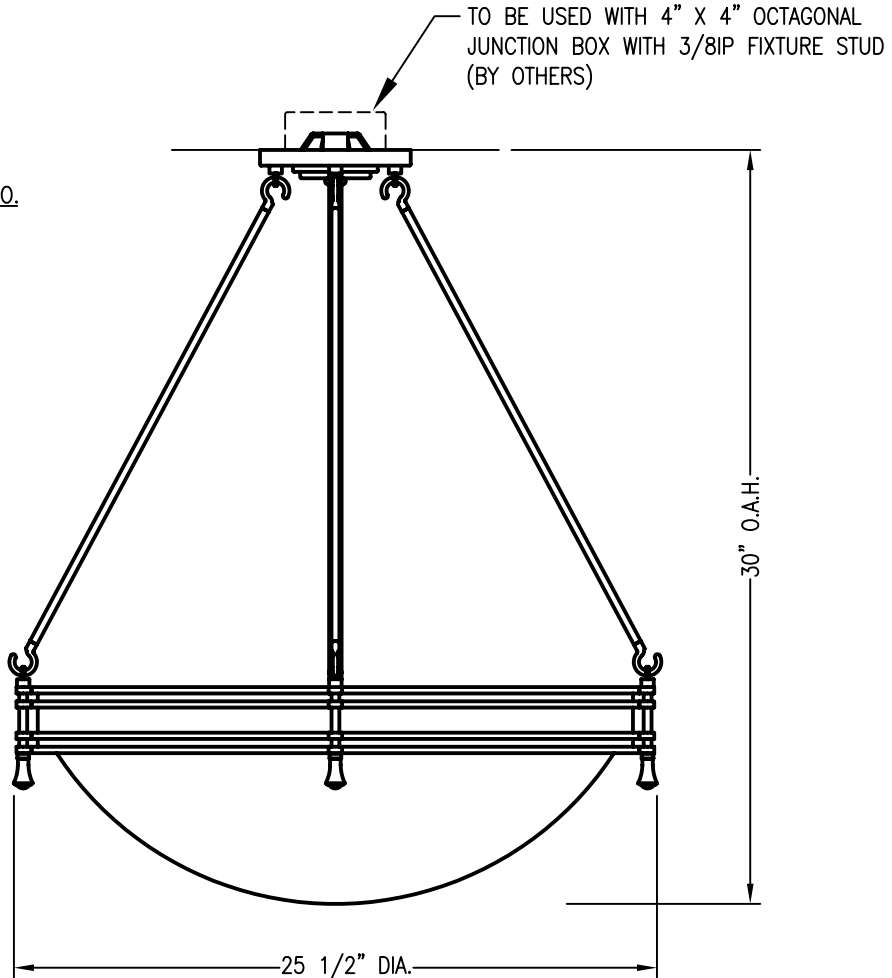

# THE REGH COLLECTION

LAMP LAYOUT FLUO.

LAMP LAYOUT IN.

© BALDINGER ARCHITECTURAL LIGHTING, INC.

FIXTURE WEIGHT: 25 LBS

PURCHASER: \_\_\_\_\_ DATE: 05/28/02

JOB NAME: \_\_\_\_\_ TYPE: \_\_\_\_\_ QUANTITY: \_\_\_\_\_