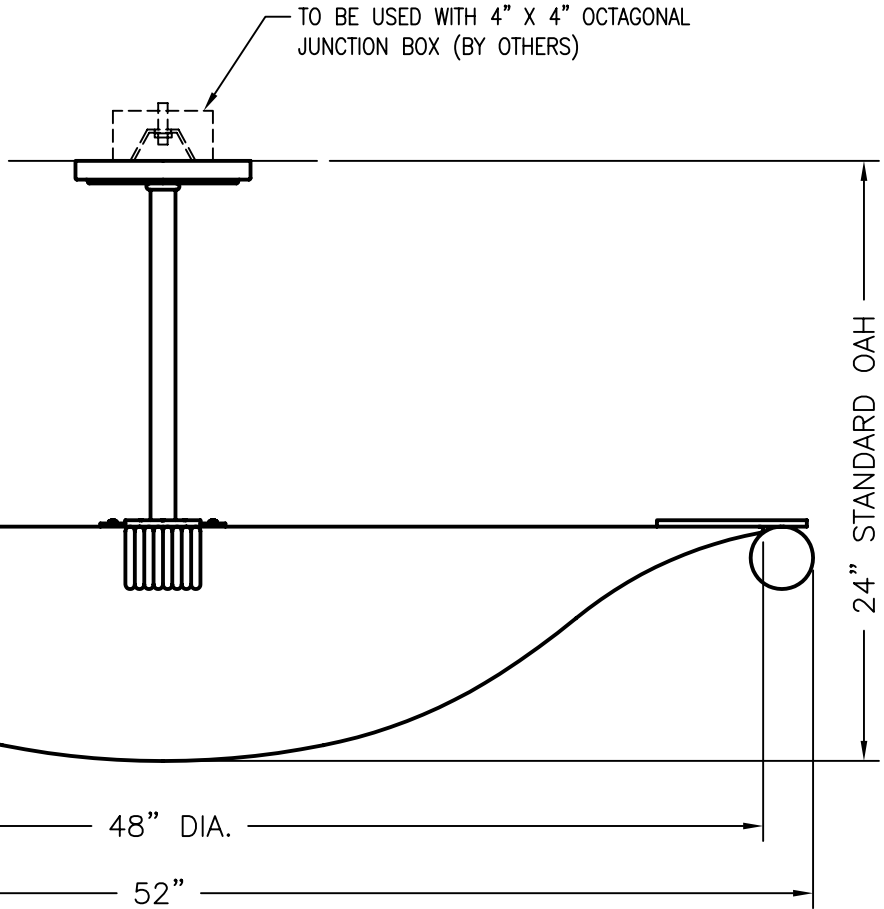

CLASSIC COLLECTION

LAMP LAYOUT FLUO.

LAMP LAYOUT IN.

© BALDINGER ARCHITECTURAL LIGHTING, INC.

FIXTURE WEIGHT: 30 LBS

PURCHASER: _____ DATE: _____

JOB NAME: _____ TYPE: _____ QUANTITY: _____

METAL FINISHES _____