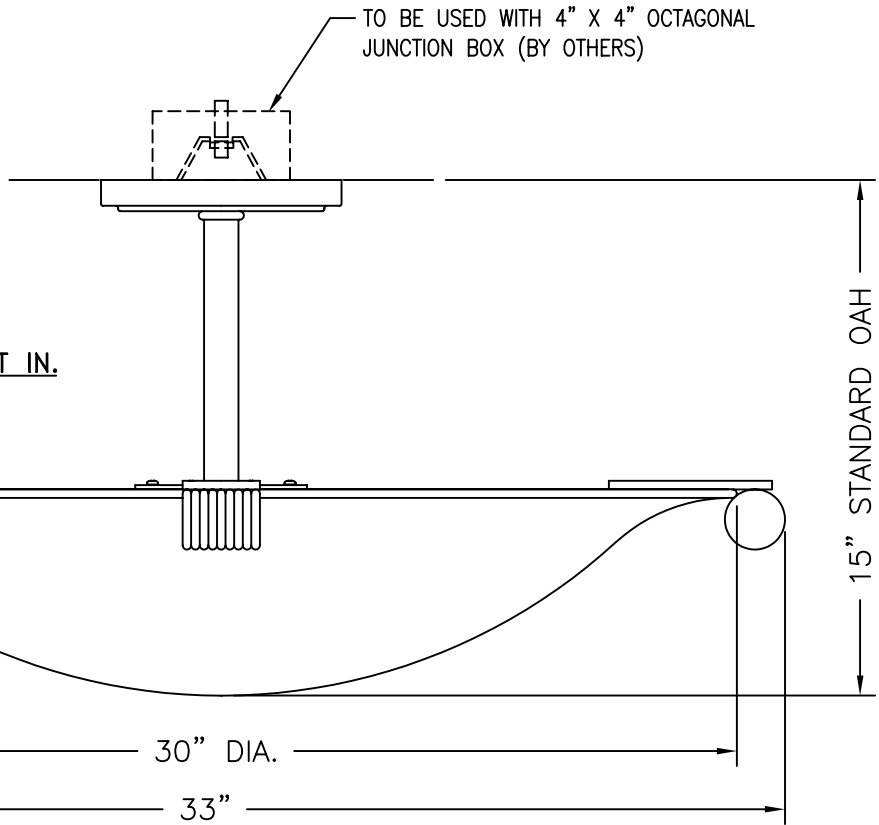

CLASSIC COLLECTION

LAMP LAYOUT FLUO.

LAMP LAYOUT IN.

© BALDINGER ARCHITECTURAL LIGHTING, INC.

FIXTURE WEIGHT: 14 LBS

PURCHASER: _____ DATE: _____

JOB NAME: _____ TYPE: _____ QUANTITY: _____

METAL FINISHES _____