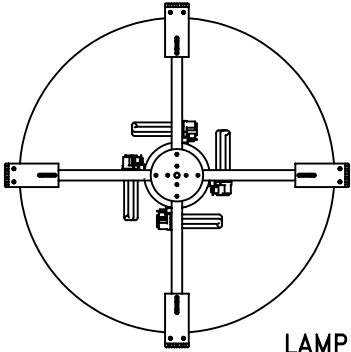

CLASSIC COLLECTION

LAMP LAYOUT FLUO.

LAMP LAYOUT IN.

© BALDINGER ARCHITECTURAL LIGHTING, INC.

FIXTURE WEIGHT: 14 LBS

PURCHASER: _____ DATE: _____

JOB NAME: _____ TYPE: _____ QUANTITY: _____

METAL FINISHES _____