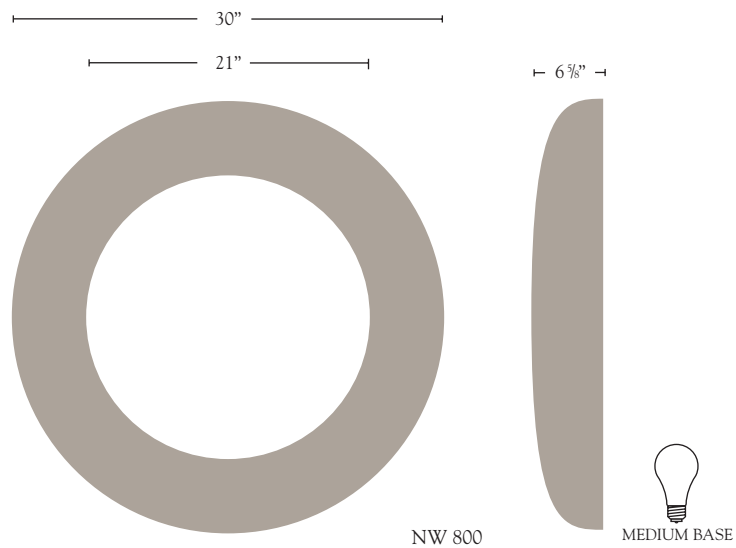

*Nessen*

NW800 "Eclipse" mirror light

**NW800** "Eclipse" mirror light  
Shelton, Mindel & Associates design

For standard outlet box mounting.  
30" diam. spun aluminum shade. Inside of shade is white enamel paint.  
21" diam. mirror centered in shade. (Mirror unscrews for lamp replacement.)  
Three medium based sockets controlled by separate wall switch.  
100W max each. UL/CUL listed.