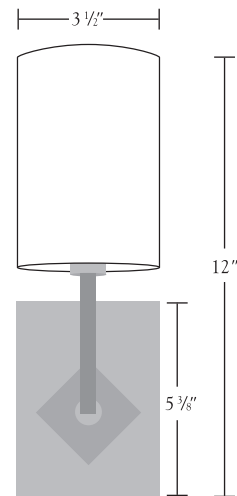

Mixed metal combinations available

Nessen

NW441 Solid brass, 4" "Marlena" wall sconce, ADA

NW441 "Marlena" wall sconce, ADA compliant
Wooding Design

Solid brass, for outlet box mounting.
3⁵/₈" wide x 5³/₈" tall canopy.
One candelabra base socket controlled by separate wall switch.
40W max. G16¹/₂ Globe bulb. UL/CUL listed.

Shades: White Linen (shown), White Silk

Shade Dimensions: B 3¹/₂", T 3¹/₂", H 6"

NW441

W 316

For modifications and special contract orders,
see price list or contact your Nessen representative.

Nessen

420 Railroad Way, P.O. Box 187, Mamaroneck, NY 10543 Tel. 914 698 7799 Fax 914 698 5577 www.nessenlighting.com