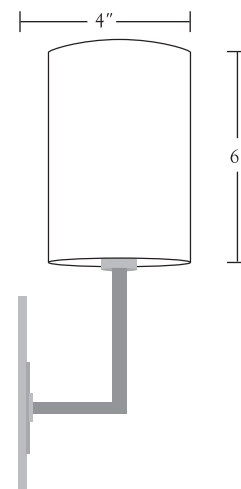

Mixed metal combinations available

Nessen

NW441 Solid brass, 4" "Marlena" wall sconce, ADA

NW441 "Marlena" wall sconce, ADA compliant
Wooding Design

Solid brass, for outlet box mounting.
3⁵/₈" wide x 5³/₈" tall canopy.
One candelabra base socket controlled by separate wall switch.
40W max. G16¹/₂ Globe bulb. UL/CUL listed.

Shades: White Linen (shown), White Silk

Shade Dimensions: B 3¹/₂", T 3¹/₂", H 6"

NW441

W 316

For modifications and special contract orders,
see price list or contact your Nessen representative.

Nessen

420 Railroad Way, P.O. Box 187, Mamaroneck, NY 10543 Tel. 914 698 7799 Fax 914 698 5577 www.nessenlighting.com