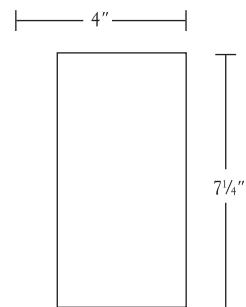

*Nessen*

NW430 Solid brass, 4" "Jenny" wall sconce, ADA

**NW430** "Jenny" wall sconce, ADA compliant  
James Long design

Solid brass, for outlet box mounting.

5" diam. canopy.

One candelabra base socket controlled by separate wall switch.  
40W max. UL/CUL listed.

**Shade Dimensions:** B 3 1/2" square, T 3 1/2" square, H 7 1/4"

CANDELABRA BASE

NW430

W 312

For modifications and special contract orders,  
see price list or contact your Nessen representative.

*Nessen*

420 Railroad Way, P.O. Box 187, Mamaroneck, NY 10543 Tel. 914 698 7799 Fax 914 698 5577 [www.nessenlighting.com](http://www.nessenlighting.com)