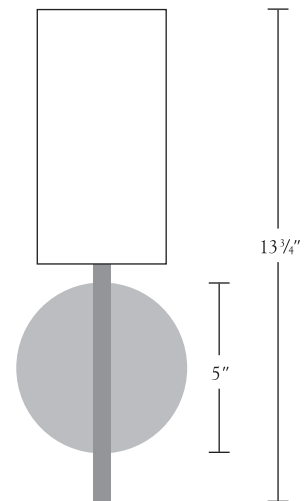

*Nessen*

NW430 Solid brass, 4" "Jenny" wall sconce, ADA

**NW430** "Jenny" wall sconce, ADA compliant  
James Long design

Solid brass, for outlet box mounting.

5" diam. canopy.

One candelabra base socket controlled by separate wall switch.  
40W max. UL/CUL listed.

**Shade Dimensions:** B 3 1/2" square, T 3 1/2" square, H 7 1/4"

CANDELABRA BASE

NW430

W 312

For modifications and special contract orders,  
see price list or contact your Nessen representative.

*Nessen*

420 Railroad Way, P.O. Box 187, Mamaroneck, NY 10543 Tel. 914 698 7799 Fax 914 698 5577 [www.nessenlighting.com](http://www.nessenlighting.com)