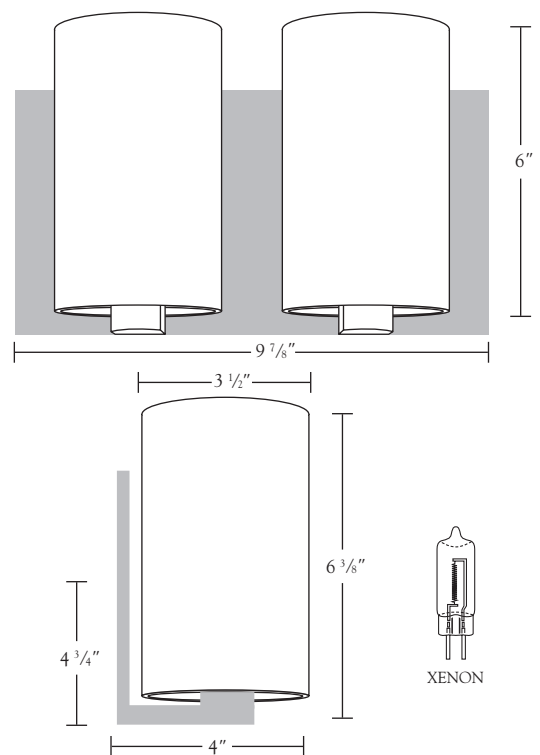

NW337 "Dos" wall sconce, ADA compliant
Wooding Design design

Solid brass, for outlet box mounting.
9 ⁷/₈" wide x 4 ³/₄" tall canopy.
White sandblasted cased glass cylinders.
Two sockets controlled by separate wall switch.
12V 35W max. Xenon lamps (included).
UL/CUL listed.

Standard Finishes: Polished Brass, Brushed Brass,
Antique Brass, Polished Chrome,
Satin Chrome, Polished Nickel,
Satin Nickel (shown)

Optional Finish: Baked Enamel Paint

Glass Shade: White Sandblasted

Glass Dimensions: 3 ¹/₂" diam. x 6" tall

Related Items: wall - NW333, NW334, NW336

NW337

For modifications and special contract orders,
see price list or contact your Nessen representative.

Nessen

a Genlyte company

420 Railroad Way, P.O. Box 187, Mamaroneck, NY 10543 Tel. 914 698 7799 Fax 914 698 5577 www.nessenlighting.com