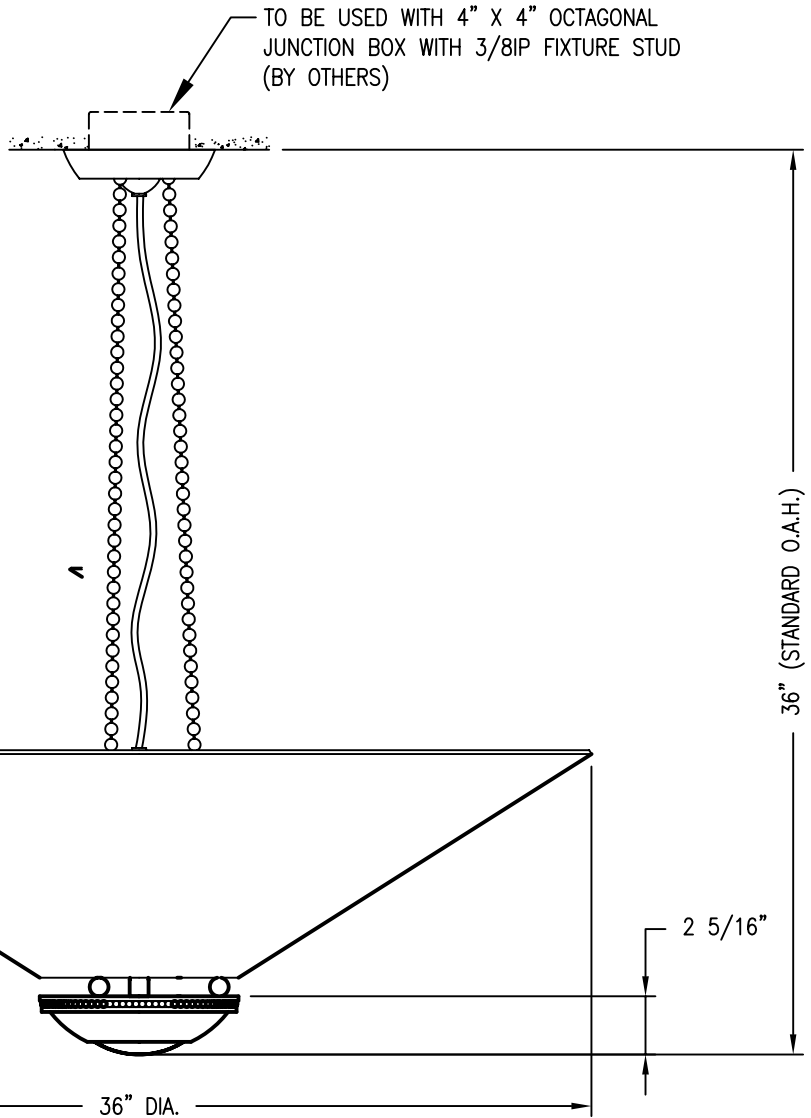

THE ADAM D. TIHANY COLLECTION

LAMP LAYOUT INC.

LAMP LAYOUT FLUO.

FRONT VIEW

© BALDINGER ARCHITECTURAL LIGHTING, INC.

FIXTURE WEIGHT: 15 LBS

PURCHASER: _____ DATE: _____

JOB NAME: _____ TYPE: _____ QUANTITY: _____