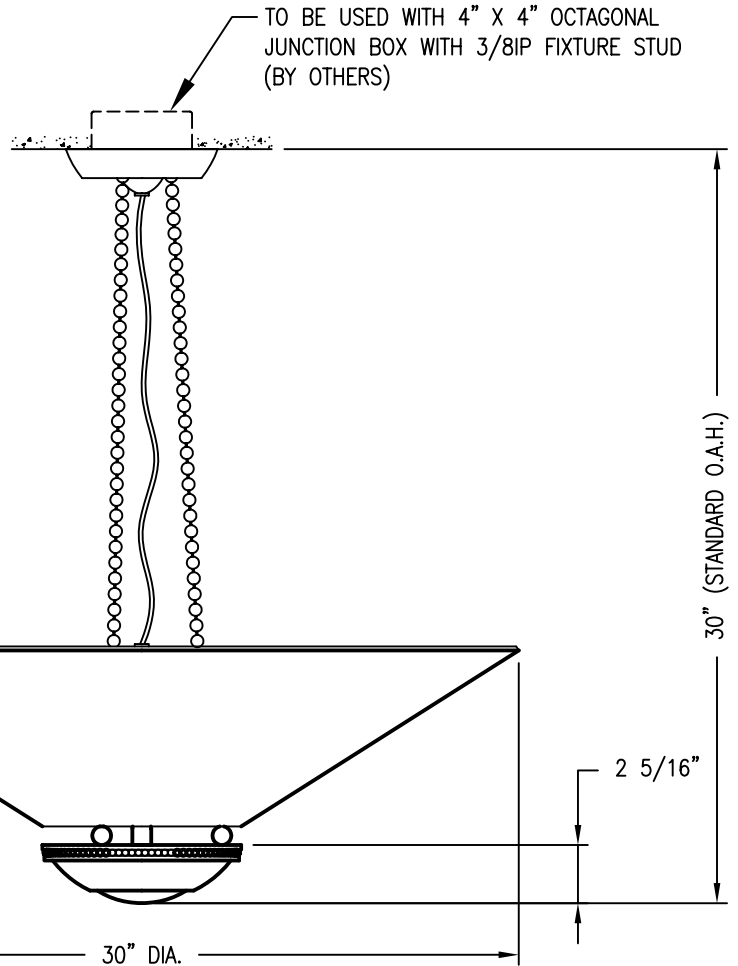

THE ADAM D. TIHANY COLLECTION

LAMP LAYOUT INC.

LAMP LAYOUT FLUO.

FRONT VIEW

© BALDINGER ARCHITECTURAL LIGHTING, INC.

FIXTURE WEIGHT: 12 LBS

PURCHASER: _____ DATE: _____

JOB NAME: _____ TYPE: _____ QUANTITY: _____