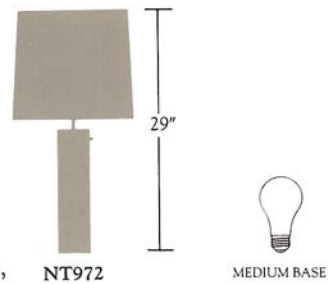

Nessen.

NT972 Solid brass, 29" table lamp

NT972 Twin-socket table lamp

Solid brass, 4" diam. column.
Three-way switch on column controls two sockets.
100W max. each. UL listed, CSA approved.

Standard Finishes: Polished Brass, Polished Chrome,
Brushed Brass, Satin Chrome,
Polished Nickel, Satin Nickel

Optional Finish: Baked Enamel Paint

Shade: White Linen

Shade Dimensions: B 15", T 14", H 13"

Related Item: table - NT941

For modifications (eg—extended pipe, 3 conductor cord and special contract orders)
see price list or contact your Nessen representative.