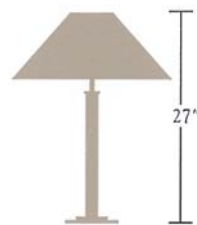

NT704 Tiered table lamp

Solid brass. 7" diam. base,
4" diam. upper tier.
Lo-Hi-Off switch on column controls two sockets.
75W max. each. UL listed, CSA approved.

Standard Finishes: Brushed Brass w/Polished Brass tier,
Satin Chrome w/Polished Chrome tier,
Satin Nickel w/Polished Nickel tier

Optional Finish: Baked Enamel Paint

Shades: White Linen, Black Linen

Shade Dimensions: B 20", T 5", H 10³/₄"

Related Item: table - NT754

NT704

For modifications (eg—extended pipe, 3 conductor cord and special contract orders)
see price list or contact your Nessen representative.

Nessen

420 Railroad Way, P.O. Box 187, Mamaroneck, NY 10543 Tel. 914 698 7799 Fax 914 698 5577 www.nessenlighting.com
A Subsidiary of JJI Lighting Group, Inc.