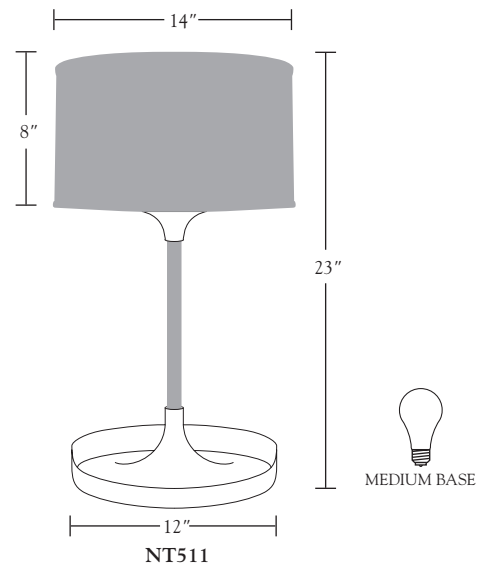

Nessen

NT511 Porcelain and maple, 23" "Disc" table lamp

NT511 "Disc" table lamp
5D Studio design

White porcelain base, white spun aluminum collar.
12" footprint. 1" diam. maple wood species column.
White perforated top disc for downlight.
Cord exits through bottom of the base.
3-way switch controls one socket.
150W max. ULcUL listed.

Standard Wood Finishes: Natural Maple, Honey Maple,
Medium Cherry,
Dark Cherry (shown), Ebony

Shades: White Linen (shown),
White Semi-Gloss Paper with White Lining

Shade Dimensions: 14" diam., H 8"

Related Items: table - NT512, NT513