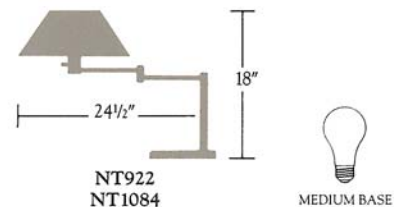

Nessen.

NT922 Solid brass, 18" swing-arm desk lamp
NT1084 Solid brass, 18" swing-arm desk lamp with dimmer

NT922 Swing-arm desk lamp

Solid brass. 8" diam. base. 6" IES glass reflector.
Arm swings 340° at elbow.
Three-way switch on socket cup controls one socket.
150W max. UL listed, CSA approved.

NT1084

Same as above except uses full range dimmer socket.
150W max. UL listed, CSA approved.

Standard Finishes: Polished Brass, Polished Chrome, Brushed Brass,
Satin Chrome, Polished Nickel, Satin Nickel

Optional Finish: Baked Enamel Paint

Shades: Beige Linen, Flax Mini-Pleat, White Mini-Pleat,
White Linen, Bone Shirr, White Shirr,
Black Semi-Gloss Paper Shade

Shade Dimensions: B 14", T 6 1/2", H 6"

Related Items: wall - NW909, NW911, floor - NF907