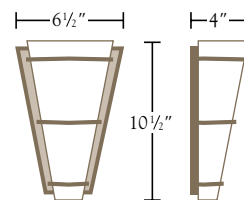

Nessen[™]

NIW6551 Wrought iron, "Windsor" 4" wall sconce **ADA**

NIW6551-I "Windsor" wall sconce, ADA compliant

Hand forged wrought iron.
White Sandblasted glass shade.
One socket controlled by separate wall switch.
60W max candelabra. UL/CUL listed.

NIW6551-F "Windsor" wall sconce, ADA compliant

Same as above except wired for use with
one 13W fluorescent quad bulb (included).

Standard Finish: Natural Iron
Shade: White Sandblasted Glass

NIW6551

For modifications and special contract orders,
see price list or contact your Nessen representative.