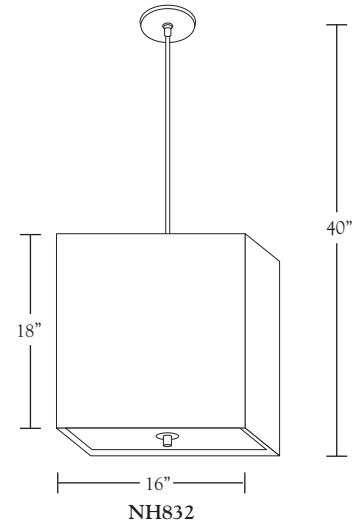

NH832 "Zoe" pendant
NH833 "Chloe" pendant
Wooding Design

Solid brass, 5" diam. canopy with hang straight.
For ceiling box mounting.
For NH832, two sockets controlled by separate wall switch.
For NH833, three sockets controlled by separate wall switch.
100W max. each or appropriate CFL lamping.
ULcUL listed.

Standard Metal Finishes: Polished Brass, Brushed Brass,
Antique Brass, Polished Chrome,
Satin Chrome, Polished Nickel,
Satin Nickel

Optional Finish: Baked Enamel Paint

Shades: Shown on NH832: Pearl

Shown on NH833: White Linen

See other standard shades below. Custom fabrics may be special ordered – please contact your Nessen representative.

Shade Dimensions: NH832: B 16" square, T 16" square, H 18"
NH833: B 20" square, T 20" square, H 24"

For modifications and special contract orders,
see price list or contact your Nessen representative.

MEDIUM BASE