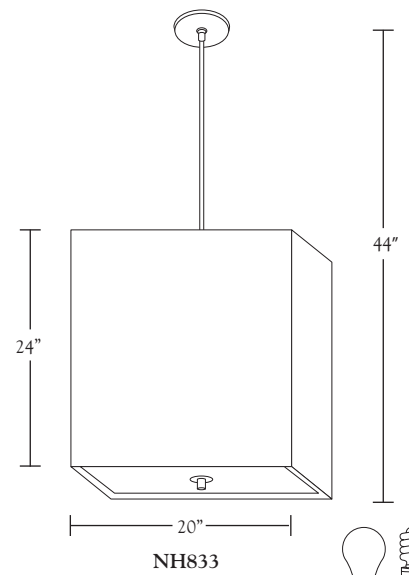

NH832 "Zoe" pendant
NH833 "Chloe" pendant
Wooding Design

Solid brass, 5" diam. canopy with hang straight.
For ceiling box mounting.
For NH832, two sockets controlled by separate wall switch.
For NH833, three sockets controlled by separate wall switch.
100W max. each or appropriate CFL lamping.
ULcUL listed.

Standard Metal Finishes: Polished Brass, Brushed Brass,
Antique Brass, Polished Chrome,
Satin Chrome, Polished Nickel,
Satin Nickel

Optional Finish: Baked Enamel Paint

Shades: Shown on NH832: Pearl

Shown on NH833: White Linen

See other standard shades below. Custom fabrics may be special ordered – please contact your Nessen representative.

Shade Dimensions: NH832: B 16" square, T 16" square, H 18"
NH833: B 20" square, T 20" square, H 24"

For modifications and special contract orders,
see price list or contact your Nessen representative.

MEDIUM BASE