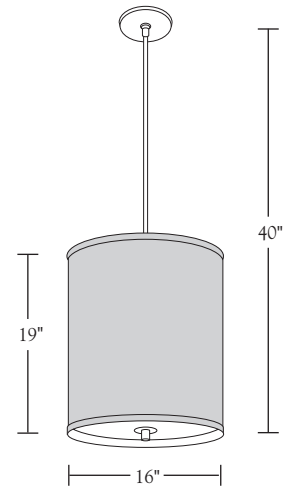

Nessen

NH822 "Phoebe" pendant
NH823 "Madelyn" pendant

NH822 "Phoebe" pendant
NH823 "Madelyn" pendant
 Wooding Design

Solid brass, 5" diam. canopy with hang straight.
 For ceiling box mounting.
 Two sockets controlled by separate wall switch.
 NH822: 100W max. each or appropriate CFL lamping
 NH823: 150W max. each or appropriate CFL lamping
 ULcUL listed.

Shade Dimensions: NH822: B 16", T 16", H 19"
 NH823: B 24", T 24", H 19"

For modifications and special contract orders,
 see price list or contact your Nessen representative.

NH822

NH823

*Asterisked shades have reflective "silk gleam" finish. All shades except Ebony are translucent. Sample swatches available on request.