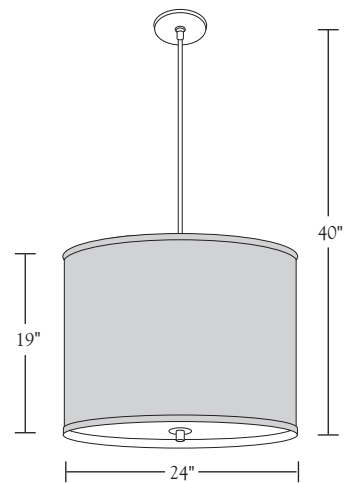

Nessen

NH822 "Phoebe" pendant
NH823 "Madelyn" pendant

NH822 "Phoebe" pendant
NH823 "Madelyn" pendant
 Wooding Design

Solid brass, 5" diam. canopy with hang straight.
 For ceiling box mounting.
 Two sockets controlled by separate wall switch.
 NH822: 100W max. each or appropriate CFL lamping
 NH823: 150W max. each or appropriate CFL lamping
 ULcUL listed.

Shade Dimensions: NH822: B 16", T 16", H 19"
 NH823: B 24", T 24", H 19"

For modifications and special contract orders,
 see price list or contact your Nessen representative.

NH822

NH823

*Asterisked shades have reflective "silk gleam" finish. All shades except Ebony are translucent. Sample swatches available on request.