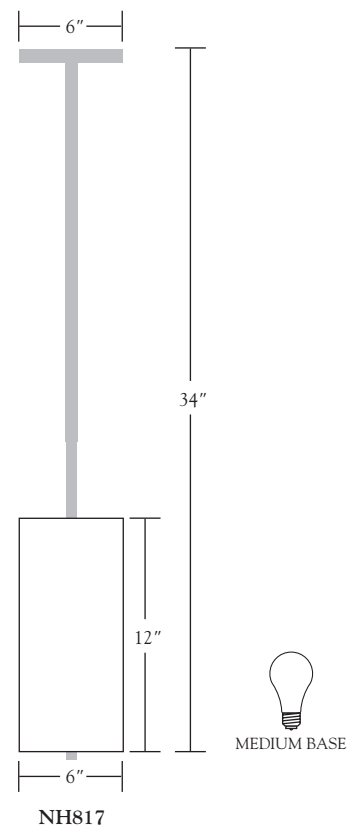

*Nessen*

**NH817** Solid brass, 34" "Violet" pendant

**NH817** "Violet" pendant  
James Long design

Solid brass. 6" square canopy with hang straight.  
One medium base socket controlled by separate wall switch.  
60 W max. ULcUL listed

**Shade Dimensions:** B 6" square, T 6" square, H 12"

**Related Items:** table - NT805, NT806, NT807  
wall - NW428, NW429

For modifications and special contract orders,  
see price list or contact your Nessen representative.