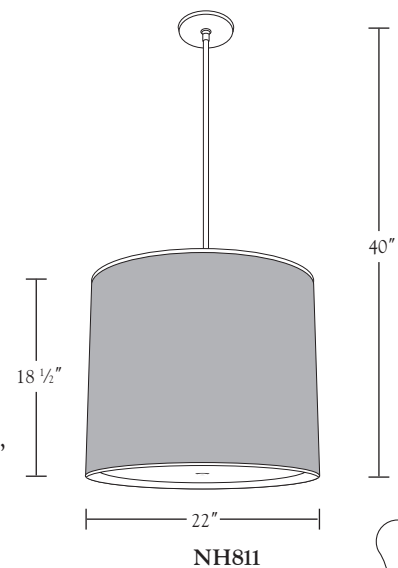

*Nessen*

**NH811** Solid brass and steel mesh, 40" "Cylinder" pendant

Steel Mesh Shade Material

NH811 with White Linen Shade

**NH811** "Cylinder" pendant  
Page Goolrick design

Solid brass, 5" diam. canopy with hang straight.  
For ceiling box mounting.  
One socket controlled by separate wall switch.  
150W max. ULcUL listed.

**Shade Dimensions:** B 22", T 22", H 18 1/2"

For modifications (eg – 3 conductor cord and special contract orders)  
see price list or contact your Nessen representative.

*Nessen*

a Genlyte company

420 Railroad Way, P.O. Box 187, Mamaroneck, NY 10543 Tel. 914 698 7799 Fax 914 698 5577 www.nessenlighting.com