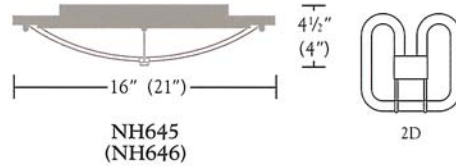

Nessen.

NH645 Solid brass "Helios" ceiling and wall fixture
NH646 Solid brass "Helios" ceiling and wall fixture. **ADA**

NH645 "Helios" ceiling and wall fixture
Peter Wooding Design Associates design

Solid brass, for outlet box mounting.
16" diam. ring. White sandblasted acrylic shade.
Fluorescent socket controlled by separate wall switch.
28W 2D fluorescent lamp (included).
UL/CUL listed.

NH646 "Helios" ceiling and wall fixture,
ADA compliant

Solid brass, for outlet box mounting.
21" diam. ring. White sandblasted acrylic shade.
Fluorescent socket controlled by separate wall switch.
38W 2D fluorescent lamp (included).
UL/CUL listed.