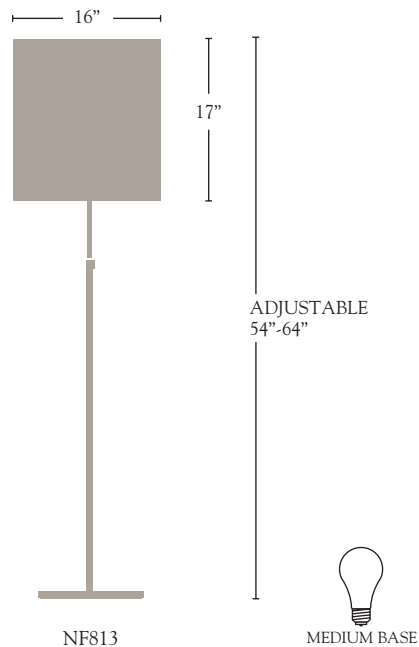

Nessen

NF813 Solid brass, "Dotti" adjustable height floor lamp

NF813 "Dotti" adjustable height floor lamp
James Long design

Solid brass. Height adjustable stem (54" – 64" range).
12" diam. base.
Three-way switch on socket controls one lamp.
150W max. UL/CUL listed.

Shade Dimensions: B 16", T 15", H 17"

For modifications and special contract orders,
see price list or contact your Nessen representative.

F 314

Nessen

420 Railroad Way, P.O. Box 187, Mamaroneck, NY 10543 Tel. 914 698 7799 Fax 914 698 5577 www.nessenlighting.com
A Subsidiary of JJI Lighting Group, Inc.