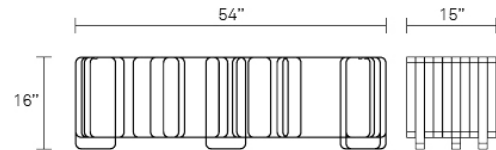

Materials

- Solid steel frame
- Rubber-dipped: Outdoor-friendly & mildew resistant
- Small drips or bubbles may appear in the surface. This unique effect is a normal by-product of the coating process. Each bench is one of a kind
- Ships fully assembled