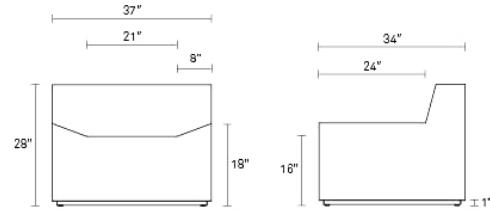

SLATE

WHITE

Materials

- Sturdy solid hardwood and wood frame
- High resiliency foam and webbing provide a firm and supportive seat
- Polished stainless steel plinth base
- White / Slate: Flesh-free leather alternative upholstery
- Ships fully assembled