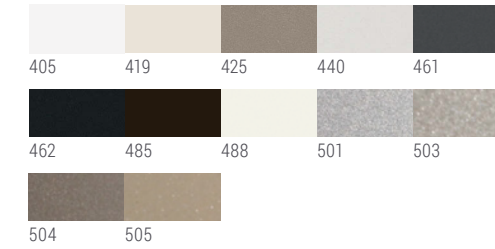

CINDER (462)
 PLATINUM METALLIC (501)
 SATIN NICKEL METALLIC (503)

MALIBU PULLS

CINDER (462)
 PLATINUM METALLIC (501)
 SATIN NICKEL METALLIC (503)

INTEGRATED PULLS

DOORS

FLIPPER DOORS

RECESSED DOORS

OPEN

METAL PAINTS

LAMINATE WORKSURFACES

* WORKSURFACES ONLY

NATIONAL®

1610 ROYAL STREET, JASPER, IN 47549
TOLL FREE 800.482.1717
WEB NATIONALOFFICEFURNITURE.COM

A UNIT OF KIMBALL INTERNATIONAL, ©2018
NBRWAVM18