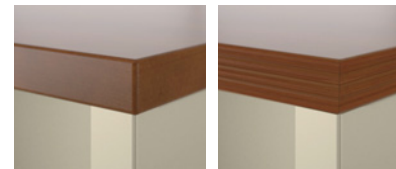

REED PVC
SELECT WOODGRAIN LAMINATES

RIM PROFILES

SOFTENED PVC