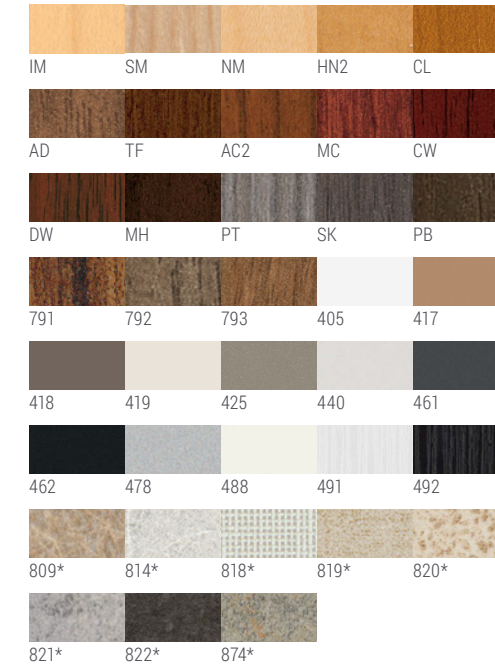

WAVEWORKS® METAL STORAGE PLATINUM METALLIC PAINT, WALLABY PAINT, AND CLOUD PAINT

WAVEWORKS® METAL STORAGE DESIGNER WHITE PAINT, ACORN LAMINATE, SOFTENED RIM PROFILE, BEAM PULLS, PLATINUM METALLIC
EXHIBIT™ WALL RAILS PLATINUM METALLIC RAILS, DUNE DRIFT TACK BOARD INSERTS
UNIVERSAL WORK TOOLS PLATINUM METALLIC
ESSAY® TASK STOOLS LIGHT GREY, NATIONAL SILVERTEX™ MARINE BLUE

RIM PROFILES

SOFTENED PVC

REED PVC
SELECT WOODGRAIN LAMINATES

PEDESTALS

FULL PEDESTALS

¾ PEDESTALS

PULLS

BEAM PULLS

CINDER (462)
 PLATINUM METALLIC (501)
 SATIN NICKEL METALLIC (503)

MALIBU PULLS

CINDER (462)
 PLATINUM METALLIC (501)
 SATIN NICKEL METALLIC (503)

INTEGRATED PULLS

DOORS

FLIPPER DOORS

RECESSED DOORS

OPEN

METAL PAINTS

LAMINATE WORKSURFACES

* WORKSURFACES ONLY

NATIONAL®

1610 ROYAL STREET, JASPER, IN 47549
TOLL FREE 800.482.1717
WEB NATIONALOFFICEFURNITURE.COM

A UNIT OF KIMBALL INTERNATIONAL, ©2018
NBRWAVM18