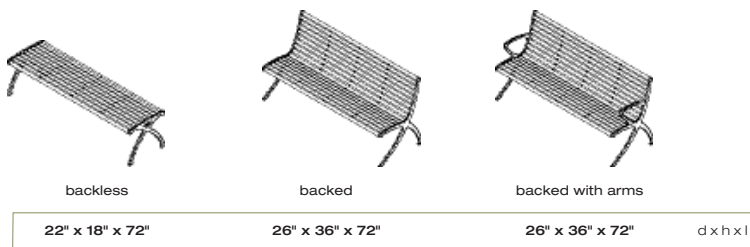

Parc Vue™ Specifications

Benches

Horizontal strap seat style is standard for backed or backless benches. Bench is available in 72" length. End arms are available for backed bench and are welded to the end frame.

Support end frames are of 3/4" steel. Seating surface is made of horizontal steel straps (1-1/2" x 3/16"), which are welded to the end frames. Parc Vue bench may be specified freestanding with glides or surface mount with anchor tabs.

Litter Receptacles

Receptacles with liner have 30 gallon capacity; 40 gallon without liner. Cast iron base and wire mesh basket comes standard in all powdercoat colors. Top-opening or side-opening lid available in rotationally molded polyethylene, and attaches to basket with cable. Optional polyethylene urn-shaped liner and lid come in two standard colors (fog and black) to coordinate with wire mesh basket. Base has a center hole for optional surface mounting. Contact your Landscape Forms representative for details on clear plastic bag option.