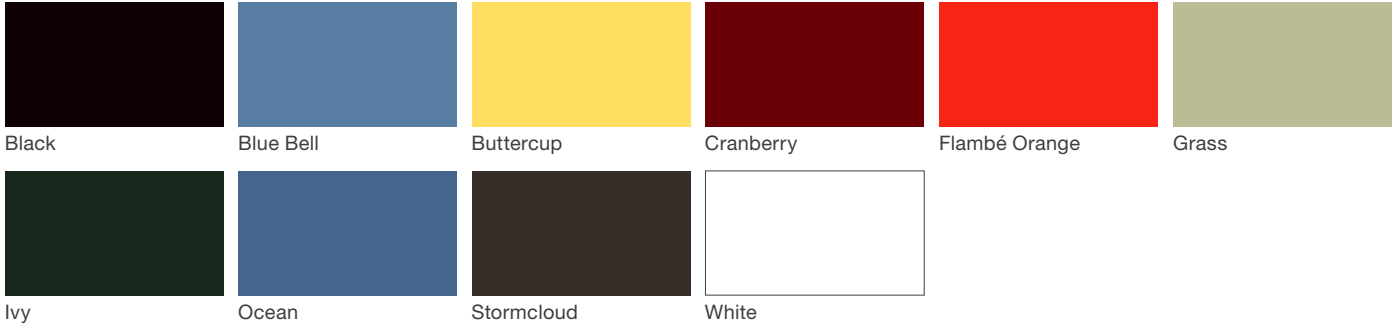

Sentinel Bollard

landscapeforms®

Material / Colors

Powdercoated Metal (Gloss)*

Powdercoated Metal (Metallic)*

Designer Palette Architectural Series (Low Sheen)*

Powdercoated Metal

Powdercoated Metal Pangard II® Polyester Powdercoat is a hard, yet flexible, finish that resists rusting, chipping, peeling and fading. In addition to colors shown, a wide selection of optional and custom colors may be specified for an upcharge.