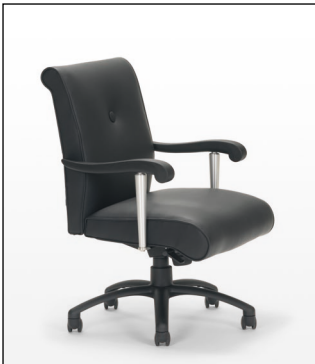

THE SOUTHPORT COLLECTION

3170-SW 3160-SW

3170-SW

THE SOUTHPORT COLLECTION

3170-S

3170-W

3170-SW

Outside Dimensions: 45-47.5H x 24W x 26D
 Inside Dimensions: 27H x 20W x 18D
 Seat Height: 18-20.5 Arm Height: 28-30.5

3160-S

3160-W

3160-SW

Outside Dimensions: 38-40.5H x 23W x 24D
 Inside Dimensions: 21H x 19W x 17.5D
 Seat Height: 18-20.5 Arm Height: 28-30.5

3142

Outside Dimensions: 37.5H x 23W x 29.5D
 Inside Dimensions: 19H x 18.5W x 19D
 Seat Height: 19 Arm Height: 26