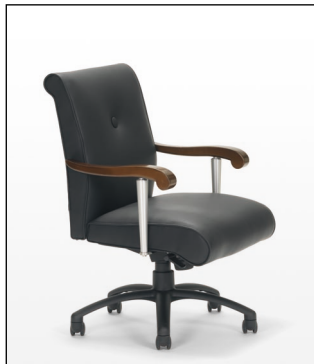

THE SOUTHPORT COLLECTION

3170-SW 3160-SW

3170-SW

THE SOUTHPORT COLLECTION

3170-S

3170-W

3170-SW

Outside Dimensions: 45-47.5H x 24W x 26D
 Inside Dimensions: 27H x 20W x 18D
 Seat Height: 18-20.5 Arm Height: 28-30.5

3160-S

3160-W

3160-SW

Outside Dimensions: 38-40.5H x 23W x 24D
 Inside Dimensions: 21H x 19W x 17.5D
 Seat Height: 18-20.5 Arm Height: 28-30.5

3142

Outside Dimensions: 37.5H x 23W x 29.5D
 Inside Dimensions: 19H x 18.5W x 19D
 Seat Height: 19 Arm Height: 26