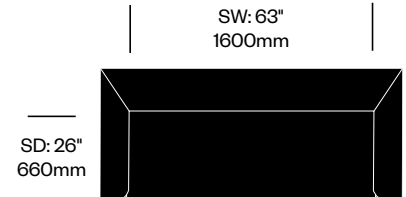

To order, specify:

1. Product number
2. Upholstery and color
3. Leg trim color

Stain repellent option:

1. Add $196.67 to list price
2. Add **P** to product number
  Example: SLQB-FD03-8**PP**

Moisture barrier option:

1. Add $295.01 to list price
2. Add **D** to product number
  Example: SLQB-FD03-8**PD**

Fire retardant option:

1. Add $431.61 to list price
2. Add **F** to product number
  Example: SLQB-FD03-8**PF**

Sofa with Painted Legs		Number	Grade A	Grade B	Grade C	Grade D	Grade E	Grade F	Grade G	Grade H
Leather		SLQB-FD03-7P	7,539.27	8,850.45						
Fabric		SLQB-FD03-8P	4,370.59	4,616.44	4,862.29	5,108.13	5,353.97	5,599.83	5,845.67	6,091.52
Faux Leather		SLQB-FD03-3P	4,370.59	4,616.44	4,862.29	5,108.13	5,353.97	5,599.83	5,845.67	6,091.52

Sofa with Chrome Legs		Number	Grade A	Grade B	Grade C	Grade D	Grade E	Grade F	Grade G	Grade H
Leather		SLQB-FD03-7C	7,757.80	9,068.98						
Fabric		SLQB-FD03-8C	4,589.12	4,834.97	5,080.82	5,326.66	5,572.50	5,818.36	6,064.20	6,310.05
Faux Leather		SLQB-FD03-3C	4,589.12	4,834.97	5,080.82	5,326.66	5,572.50	5,818.36	6,064.20	6,310.05

To order, specify:

1. Product number
2. Upholstery and color
3. Leg trim color

Stain repellent option:

1. Add $65.56 to list price
2. Add **P** to product number
  Example: SLQB-BCSM-8**PP**

Moisture barrier option:

1. Add $125.66 to list price
2. Add **D** to product number
  Example: SLQB-BCSM-8**PD**

Fire retardant option:

1. Add $131.11 to list price
2. Add **F** to product number
  Example: SLQB-BCSM-8**PF**