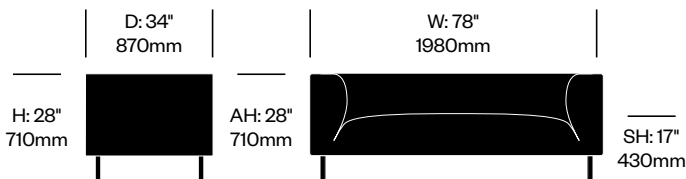

To order, specify:

1. Product number
2. Upholstery and color
3. Leg trim color

Stain repellent option:

1. Add $196.67 to list price
2. Add **P** to product number
  Example: SLQB-FD03-8**PP**

Moisture barrier option:

1. Add $295.01 to list price
2. Add **D** to product number
  Example: SLQB-FD03-8**PD**

Fire retardant option:

1. Add $431.61 to list price
2. Add **F** to product number
  Example: SLQB-FD03-8**PF**

Sofa with Painted Legs		Number	Grade A	Grade B	Grade C	Grade D	Grade E	Grade F	Grade G	Grade H
Leather		SLQB-FD03-7P	7,539.27	8,850.45						
Fabric		SLQB-FD03-8P	4,370.59	4,616.44	4,862.29	5,108.13	5,353.97	5,599.83	5,845.67	6,091.52
Faux Leather		SLQB-FD03-3P	4,370.59	4,616.44	4,862.29	5,108.13	5,353.97	5,599.83	5,845.67	6,091.52

Sofa with Chrome Legs		Number	Grade A	Grade B	Grade C	Grade D	Grade E	Grade F	Grade G	Grade H
Leather		SLQB-FD03-7C	7,757.80	9,068.98						
Fabric		SLQB-FD03-8C	4,589.12	4,834.97	5,080.82	5,326.66	5,572.50	5,818.36	6,064.20	6,310.05
Faux Leather		SLQB-FD03-3C	4,589.12	4,834.97	5,080.82	5,326.66	5,572.50	5,818.36	6,064.20	6,310.05

To order, specify:

1. Product number
2. Upholstery and color
3. Leg trim color

Stain repellent option:

1. Add $65.56 to list price
2. Add **P** to product number
  Example: SLQB-BCSM-8**PP**

Moisture barrier option:

1. Add $125.66 to list price
2. Add **D** to product number
  Example: SLQB-BCSM-8**PD**

Fire retardant option:

1. Add $131.11 to list price
2. Add **F** to product number
  Example: SLQB-BCSM-8**PF**