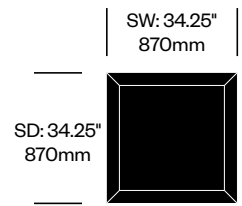

Small Bench with Painted Legs		Number	Grade A	Grade B	Grade C	Grade D	Grade E	Grade F	Grade G	Grade H
Leather		SLQB-BCSM-7P	2,513.09	2,731.62						
Fabric		SLQB-BCSM-8P	1,529.71	1,611.66	1,693.61	1,775.56	1,857.50	1,939.46	2,021.41	2,103.36
Faux Leather		SLQB-BCSM-3P	1,529.71	1,611.66	1,693.61	1,775.56	1,857.50	1,939.46	2,021.41	2,103.36

Small Bench with Chrome Legs		Number	Grade A	Grade B	Grade C	Grade D	Grade E	Grade F	Grade G	Grade H
Leather		SLQB-BCSM-7C	2,731.62	2,950.15						
Fabric		SLQB-BCSM-8C	1,748.24	1,830.19	1,912.14	1,994.09	2,076.03	2,157.99	2,239.94	2,321.89
Faux Leather		SLQB-BCSM-3C	1,748.24	1,830.19	1,912.14	1,994.09	2,076.03	2,157.99	2,239.94	2,321.89