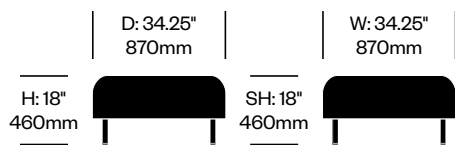

Small Bench with Painted Legs		Number	Grade A	Grade B	Grade C	Grade D	Grade E	Grade F	Grade G	Grade H
Leather		SLQB-BCSM-7P	2,513.09	2,731.62						
Fabric		SLQB-BCSM-8P	1,529.71	1,611.66	1,693.61	1,775.56	1,857.50	1,939.46	2,021.41	2,103.36
Faux Leather		SLQB-BCSM-3P	1,529.71	1,611.66	1,693.61	1,775.56	1,857.50	1,939.46	2,021.41	2,103.36

Small Bench with Chrome Legs		Number	Grade A	Grade B	Grade C	Grade D	Grade E	Grade F	Grade G	Grade H
Leather		SLQB-BCSM-7C	2,731.62	2,950.15						
Fabric		SLQB-BCSM-8C	1,748.24	1,830.19	1,912.14	1,994.09	2,076.03	2,157.99	2,239.94	2,321.89
Faux Leather		SLQB-BCSM-3C	1,748.24	1,830.19	1,912.14	1,994.09	2,076.03	2,157.99	2,239.94	2,321.89