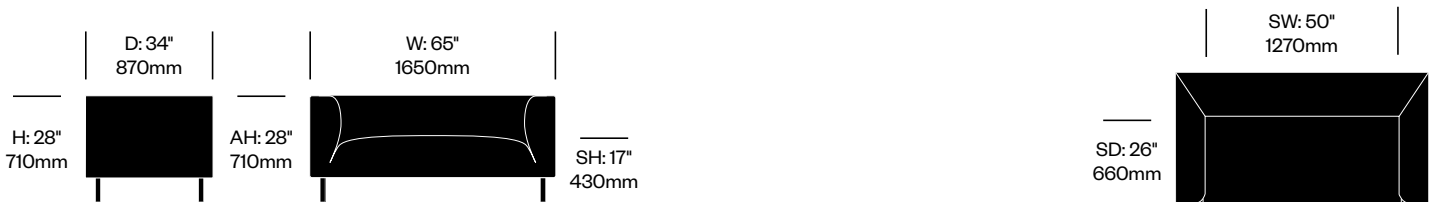

Fire retardant option:

1. Add $338.72 to list price
2. Add **F** to product number
  Example: SLQB-FD02-8PF

Settee with Painted Legs	Number	Grade A	Grade B	Grade C	Grade D	Grade E	Grade F	Grade G	Grade H
Leather	SLQB-FD02-7P	6,665.16	7,757.81						
Fabric	SLQB-FD02-8P	3,605.74	3,824.27	4,042.80	4,261.33	4,479.86	4,698.39	4,916.92	5,135.45
Faux Leather	SLQB-FD02-3P	3,605.74	3,824.27	4,042.80	4,261.33	4,479.86	4,698.39	4,916.92	5,135.45

Settee with Chrome Legs	Number	Grade A	Grade B	Grade C	Grade D	Grade E	Grade F	Grade G	Grade H
Leather	SLQB-FD02-7C	6,883.69	7,976.34						
Fabric	SLQB-FD02-8C	3,824.27	4,042.80	4,261.33	4,479.86	4,698.39	4,916.92	5,135.45	5,353.98
Faux Leather	SLQB-FD02-3C	3,824.27	4,042.80	4,261.33	4,479.86	4,698.39	4,916.92	5,135.45	5,353.98