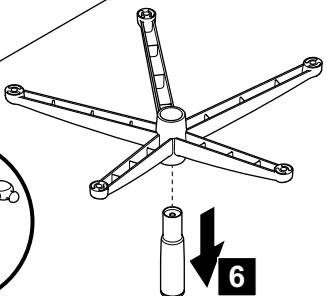

6

RECYCLE BINS

7

RECYCLE BINS

CUSTOMER SERVICE PHONE: 1-800-426-8562

HAWORTH

Page: 3 OF 6