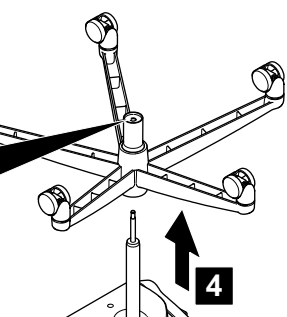

6

RECYCLE BINS

7

RECYCLE BINS

CUSTOMER SERVICE PHONE: 1-800-426-8562

HAWORTH

Page: 3 OF 6