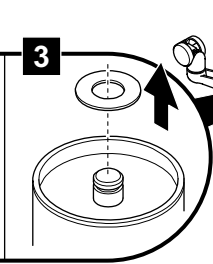

RECYCLE BINS

7

RECYCLE BINS

CUSTOMER SERVICE PHONE: 1-800-426-8562

HAWORTH

Page: 3 OF 6

8

RECYCLE BINS