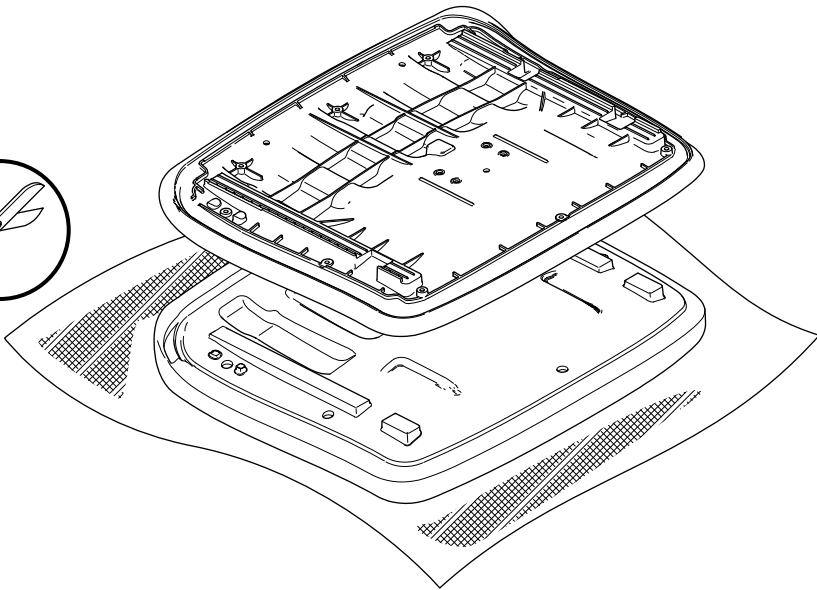

16

 RECYCLE BINS

BRASS

PLASTIC

STEEL

CUSTOMER SERVICE PHONE: 1-800-426-8562

HAWORTH[®]

17