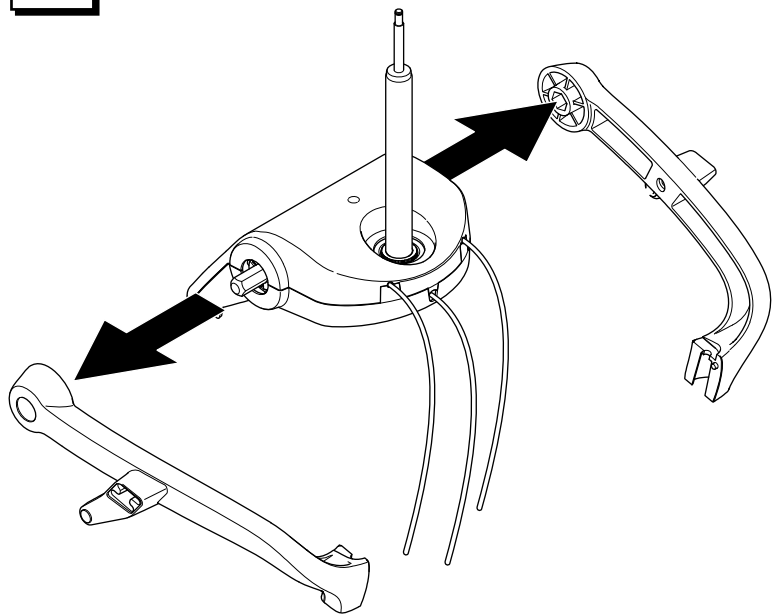

8

RECYCLE BINS

9

10

11

CUSTOMER SERVICE PHONE: 1-800-426-8562