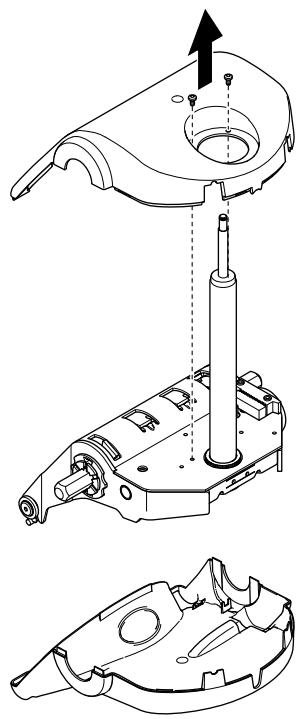

8

RECYCLE BINS

9

10

11

CUSTOMER SERVICE PHONE: 1-800-426-8562