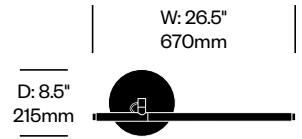

Floor Light	Number	List Price
Anodized Black	LBJ2-0026-19FLCB	560.00
Anodized Bronze	LBJ2-0026-19FLCZ	560.00
Brushed Aluminum	LBJ2-0026-19FLCN	560.00
Gloss White	LBJ2-0026-19FLCW	560.00