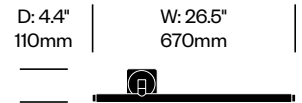

Brazo

Pablo Designs | Pablo Pardo | 2007 | Imported from China

Features and Specifications

Voltage:	20/220V 60Hz
Power consumption:	9 watts
Color temperature:	3000K
Luminosity:	400 lumens
Luminaire efficacy:	43 lumens/watt
Color rendition index:	85
Rated lifespan:	50,000 hours
Bulb type:	LED
Cord length:	8 feet

Brazo

Pablo Designs | Pablo Pardo | 2007 | Imported from China

To order, specify:

- Product number, including:

1 Worksurface thickness

- S** 1 3/16" (30mm)
- M** 2" (51mm)
- Q** 3" (76mm)

Grommet Mounted Light	Number	List Price
Anodized Black	LBJ3-0026-19GLOB	465.00
Anodized Bronze	LBJ3-0026-19GLCZ	465.00
Brushed Aluminum	LBJ3-0026-19GLCN	465.00
Gloss White	LBJ3-0026-19GLCW	465.00