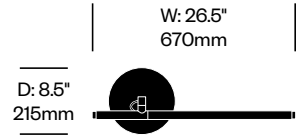

Brazo

Pablo Designs | Pablo Pardo | 2007 | Imported from China

To order, specify:

1. Product number

Table Light	Number	List Price
Anodized Black	LBJ1-0026-19FLCB	500.00
Anodized Bronze	LBJ1-0026-19FLCZ	500.00
Brushed Aluminum	LBJ1-0026-19FLCN	500.00
Gloss White	LBJ1-0026-19FLCW	500.00