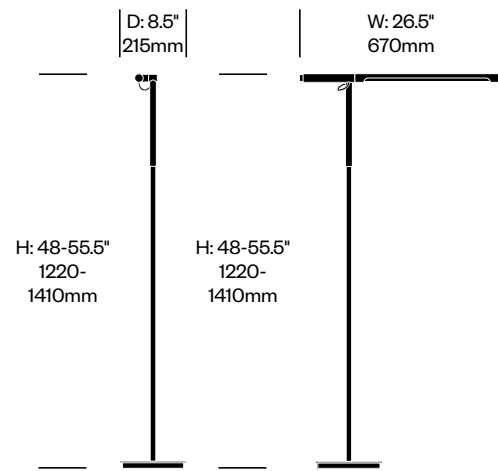

Floor Light	Number	List Price
Anodized Black	LBJ2-0026-19FLCB	560.00
Anodized Bronze	LBJ2-0026-19FLCZ	560.00
Brushed Aluminum	LBJ2-0026-19FLCN	560.00
Gloss White	LBJ2-0026-19FLCW	560.00