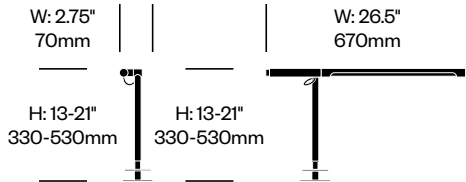

Brazo

Pablo Designs | Pablo Pardo | 2007 | Imported from China

To order, specify:

- Product number, including:

1 Worksurface thickness

- S** 1 3/16" (30mm)
- M** 2" (51mm)
- Q** 3" (76mm)

Grommet Mounted Light	Number	List Price
Anodized Black	LBJ3-0026-19GLOB	465.00
Anodized Bronze	LBJ3-0026-19GLCZ	465.00
Brushed Aluminum	LBJ3-0026-19GLCN	465.00
Gloss White	LBJ3-0026-19GLCW	465.00