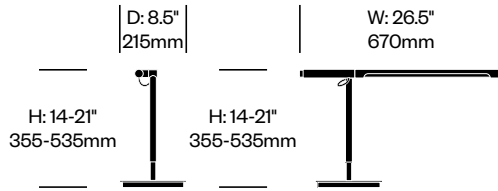

Brazo

Pablo Designs | Pablo Pardo | 2007 | Imported from China

To order, specify:

1. Product number

Table Light	Number	List Price
Anodized Black	LBJ1-0026-19FLCB	500.00
Anodized Bronze	LBJ1-0026-19FLCZ	500.00
Brushed Aluminum	LBJ1-0026-19FLCN	500.00
Gloss White	LBJ1-0026-19FLCW	500.00