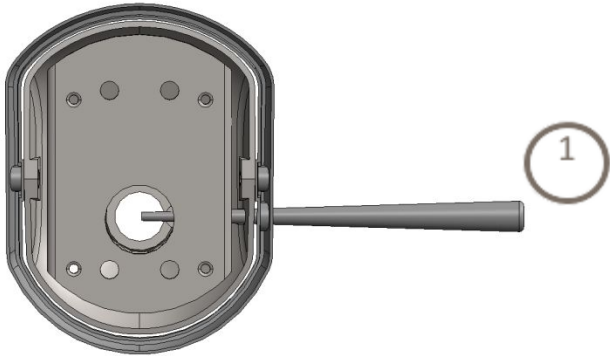

# 68015 / 68137 height control operating instructions

Top view (as seated)

Front view (as facing chair)

- ① **Seat height adjustment:**  
Lift tab up to adjust seat height