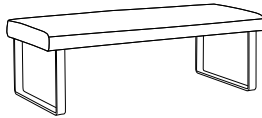

NEWPORT

The Newport Series offers the utmost in seating comfort. Seats and backs can be upholstered with matching fabrics, or choose a two tone or vinyl and fabric combination to match any color scheme. Frame available in choice of powder coat finish colors. The Newport Occasional Table is high pressure laminate or solid surface top on a welded solid steel frame. Coordinates with Newport Lounge Series.

4023

ERG
INTERNATIONAL