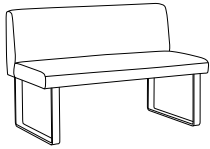

NEWPORT

NEWPORT

The Newport Series offers the utmost in seating comfort. Seats and backs can be upholstered with matching fabrics, or choose a two tone or vinyl and fabric combination to match any color scheme. Frame available in choice of powder coat finish colors. The Newport Occasional Table is high pressure laminate or solid surface top on a welded solid steel frame. Coordinates with Newport Lounge Series.