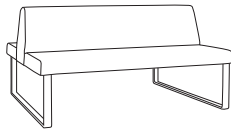

4020BB, 4022BB, 4024BB, 4026BB