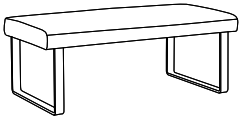

NEWPORT

The Newport Series offers the utmost in seating comfort. Seats and backs can be upholstered with matching fabrics, or choose a two tone or vinyl and fabric combination to match any color scheme. Frame available in choice of powder coat finish colors. The Newport Occasional Table is high pressure laminate or solid surface top on a welded solid steel frame. Coordinates with Newport Lounge Series.

4021

ERG
INTERNATIONAL