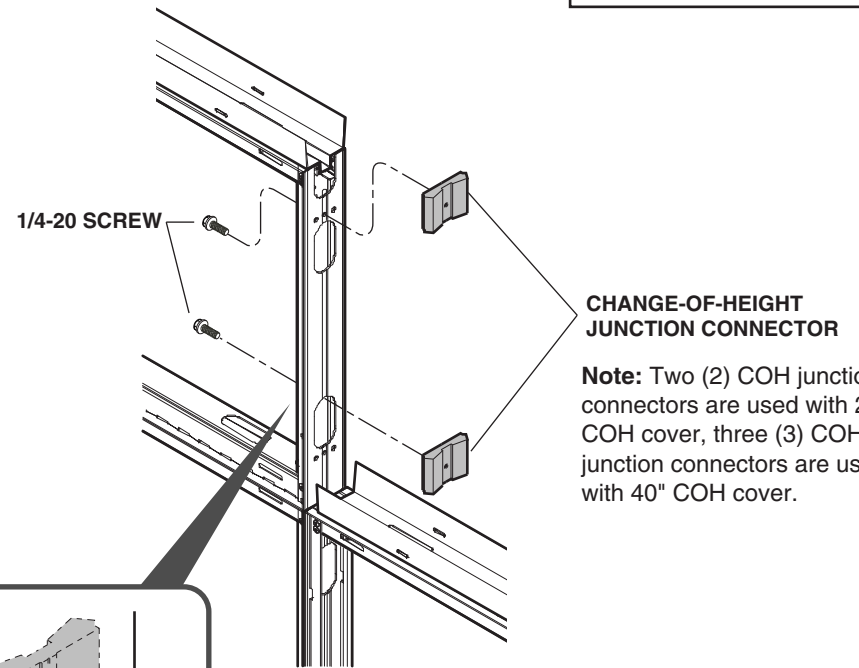

© 2001 Steelcase Inc.
Grand Rapids, MI 49501
U.S.A.

Printed in U.S.A.

Style Numbers Used

ZFC20CH

ZFC40CH

Lay-in to Lay-in, In-line
Change-of-Height

Note: Two (2) COH junction connectors are used with 20" COH cover, three (3) COH junction connectors are used with 40" COH cover.

Lay-in to Lay-in, In-line Change-of-Height