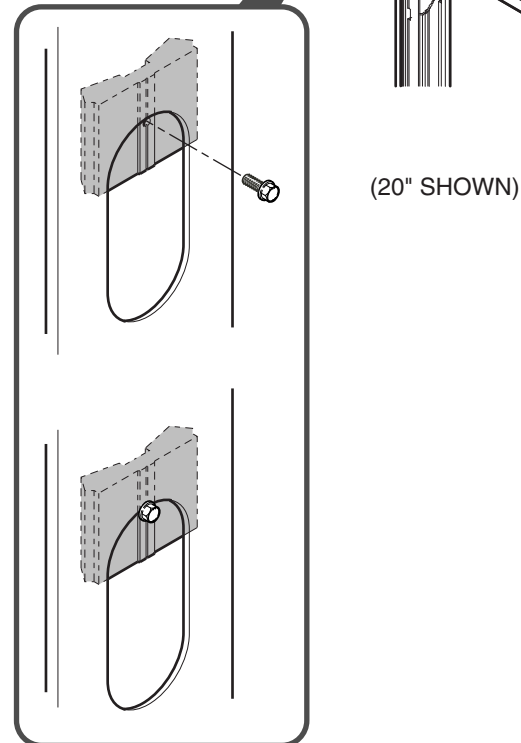

© 2001 Steelcase Inc.
Grand Rapids, MI 49501
U.S.A.

Printed in U.S.A.

Style Numbers Used

ZFC20CH

ZFC40CH

Lay-in to Lay-in, In-line
Change-of-Height

Note: Two (2) COH junction connectors are used with 20" COH cover, three (3) COH junction connectors are used with 40" COH cover.

Lay-in to Lay-in, In-line Change-of-Height